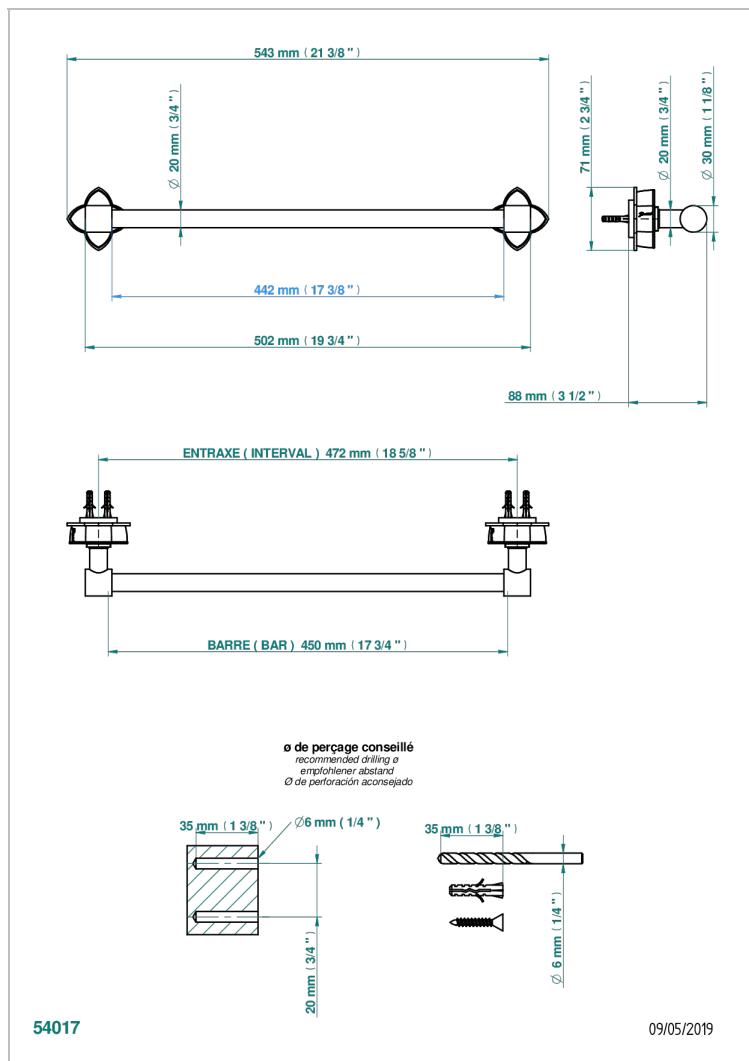

PETALE DE CRISTAL - CLEAR CRYSTAL FINE GOLD THREAD

U6E-520/45

Single towel rail, fixed rail, length: 450 mm, ø 20 mm

CHARACTERISTIC

- Pétale de Cristal - Clear crystal fine gold thread
- Single towel rail, fixed rail, length: 450 mm, ø 20 mm