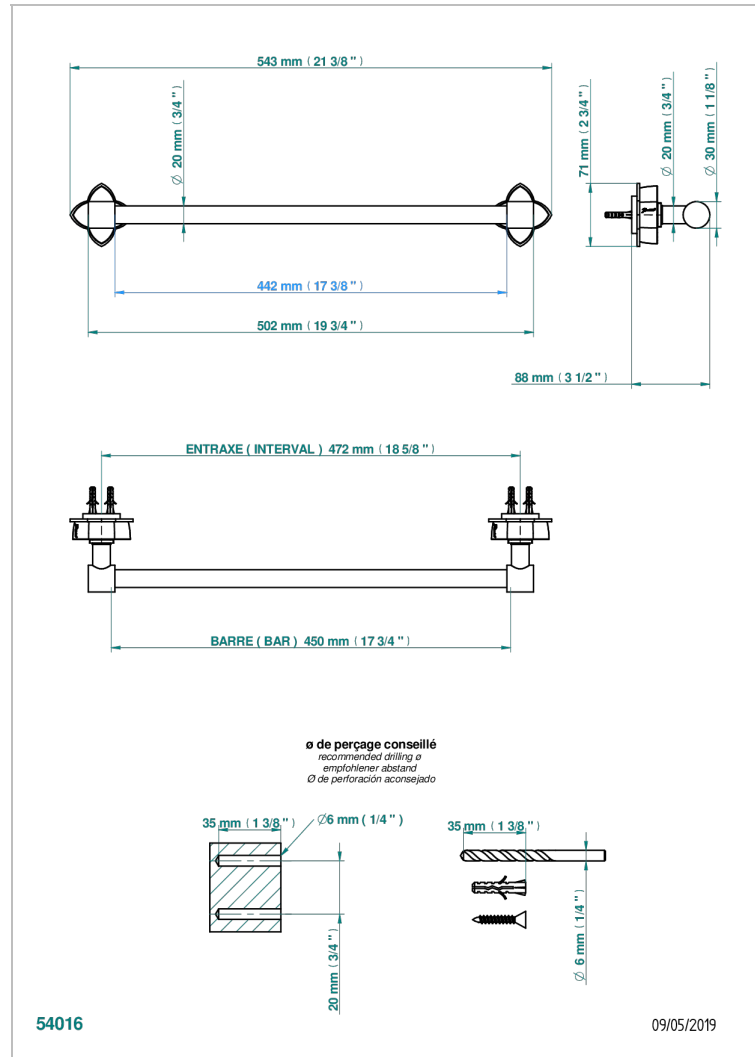

PETALE DE CRISTAL - CLEAR CRYSTAL

U6A-520/45

Towel bar, 18" long

CHARACTERISTIC

- Pétale de Cristal - Clear crystal
- Towel bar, 18" long

AVAILABLE FINITIONS

Black ceram - D30
Blush PVD - H62
Brass color PVD - H49
Brown bronze color PVD - F33
Chrome polished - A02
Chrome polished / gold polished - G02