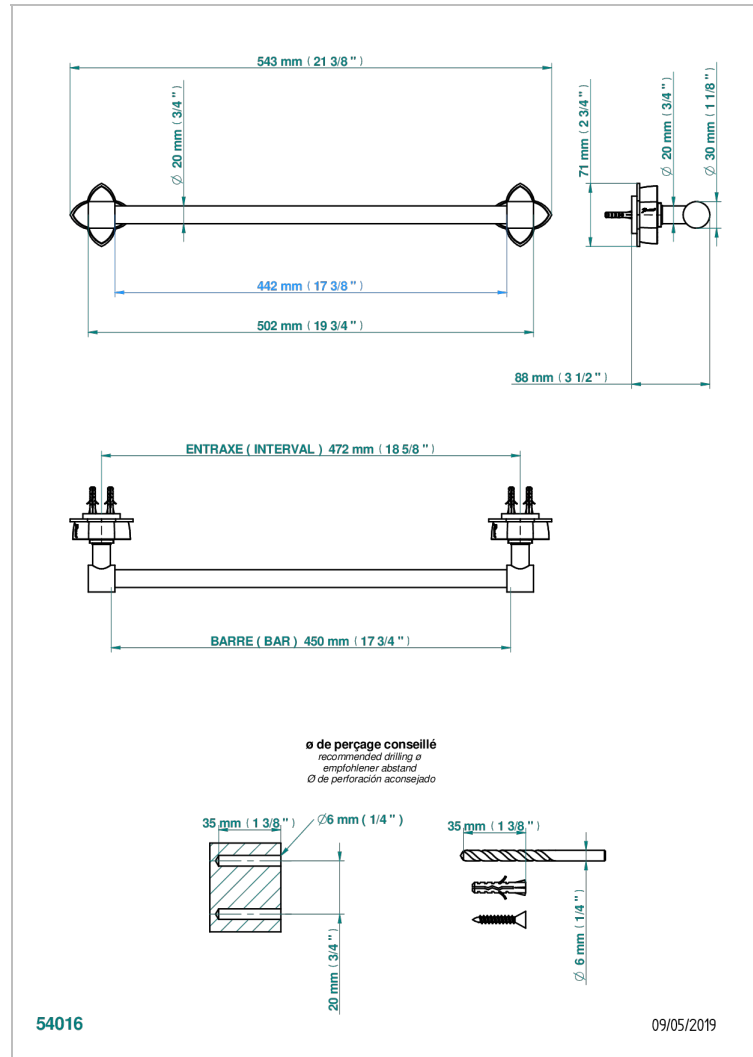

PETALE DE CRISTAL - CLEAR CRYSTAL

U6A-520/45

Single towel rail, fixed rail, length: 450 mm, ø 20 mm

CHARACTERISTIC

- Pétale de Cristal - Clear crystal
- Single towel rail, fixed rail, length: 450 mm, ø 20 mm