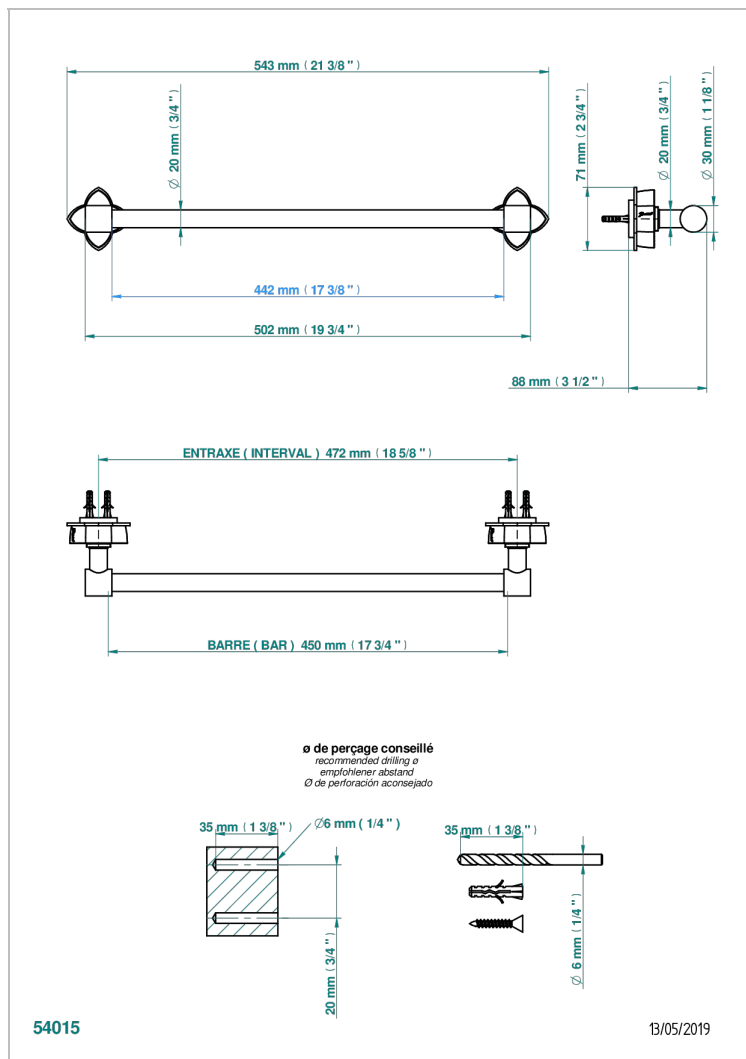

# PETALE DE CRISTAL - BLUE CRYSTAL

U6B-520/45

Single towel rail, fixed rail, length: 450 mm, ø 20 mm

## CHARACTERISTIC

- Pétales de Cristal - Blue crystal
- Single towel rail, fixed rail, length: 450 mm, ø 20 mm