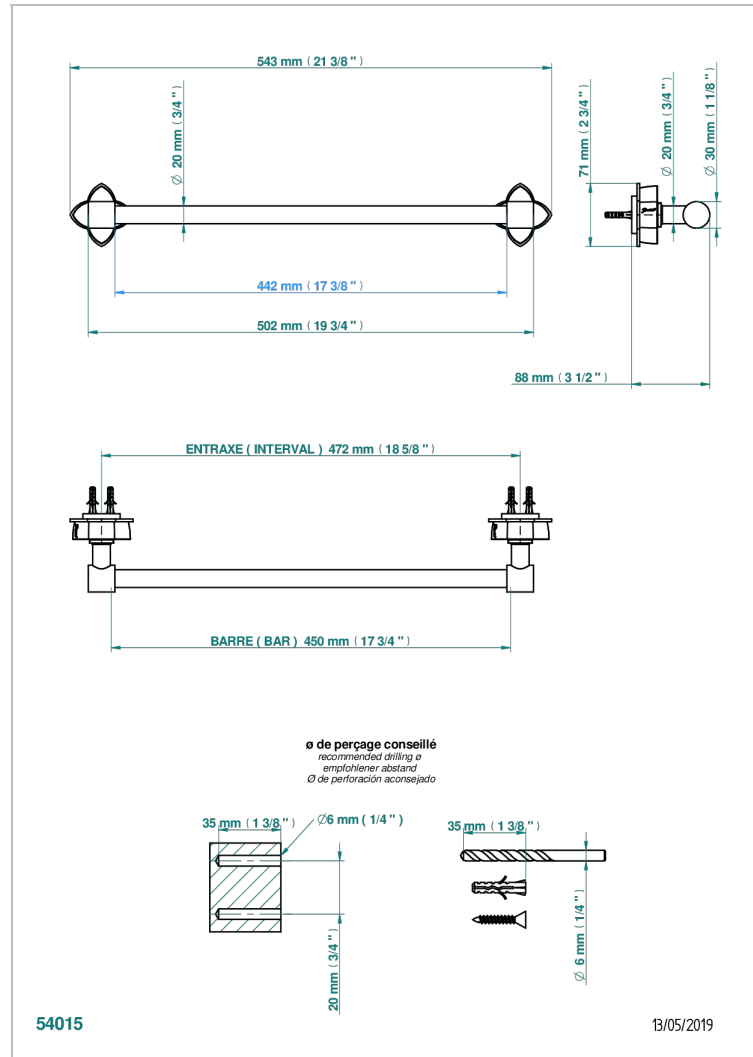

PETALE DE CRISTAL - BLUE CRYSTAL

U6B-520/45

Single towel rail, fixed rail, length: 450 mm, ø 20 mm

CHARACTERISTIC

- Pétales de Cristal - Blue crystal
- Single towel rail, fixed rail, length: 450 mm, ø 20 mm