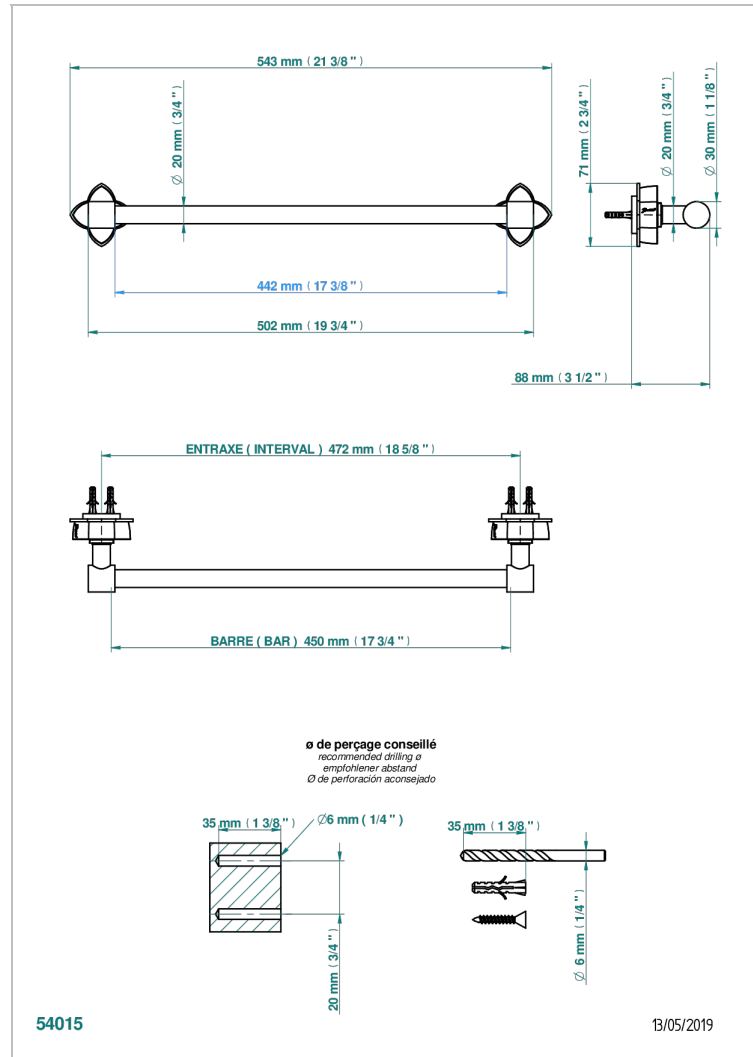

# PETALE DE CRISTAL - BLUE CRYSTAL

U6B-520/45

Single towel rail, fixed rail, length: 450 mm, ø 20 mm

## CHARACTERISTIC

- Pétale de Cristal - Blue crystal
- Single towel rail, fixed rail, length: 450 mm, ø 20 mm