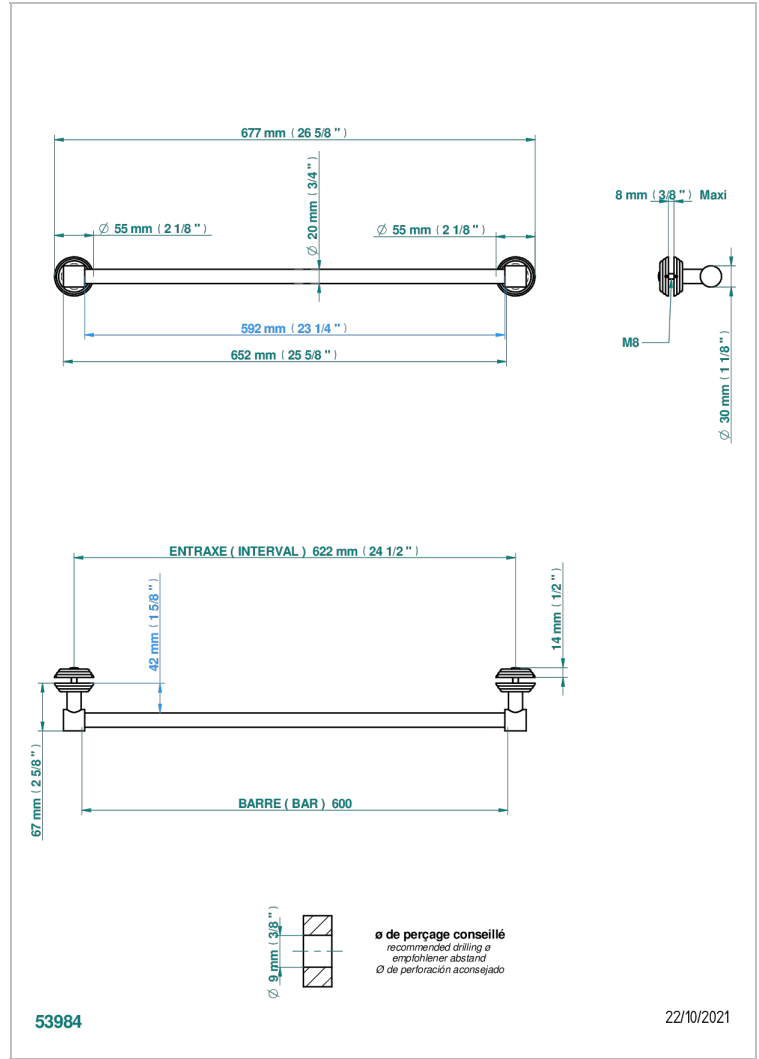

Towel rail with one rail 27.5' (can be cut) to install on a glass door with 2 escutcheons on the other side

CHARACTERISTIC

- Rose
- Towel rail with one rail 27.5' (can be cut) to install on a glass door with 2 escutcheons on the other side