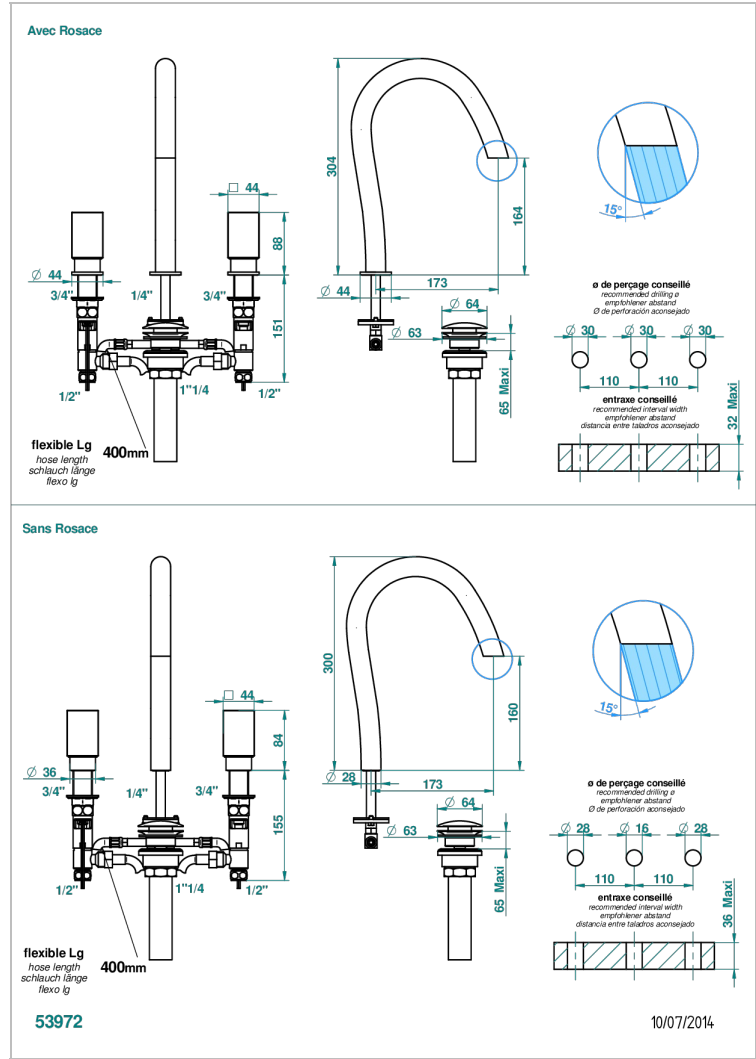

BEYOND CRYSTAL - BLUE CRYSTAL

U6K-151LEDUS

Widespread lavatory set with drain with led low voltage lighting system

CHARACTERISTIC

- Beyond Crystal - Blue crystal
- Widespread lavatory set with drain with led low voltage lighting system

TECHNICAL SPECS

- Recommandé : 3 bars (max. 5 bars) - Advised : 43,5 psi (max. 72 psi)
- 5,7 l/min à 3 bars (1.5 gpm at 43.5 psi)

RELATED SKU'S

- Ref. G00-6801 Electronic control module for led
- Ref. G00-6802 Set of 2 remote controls for leds