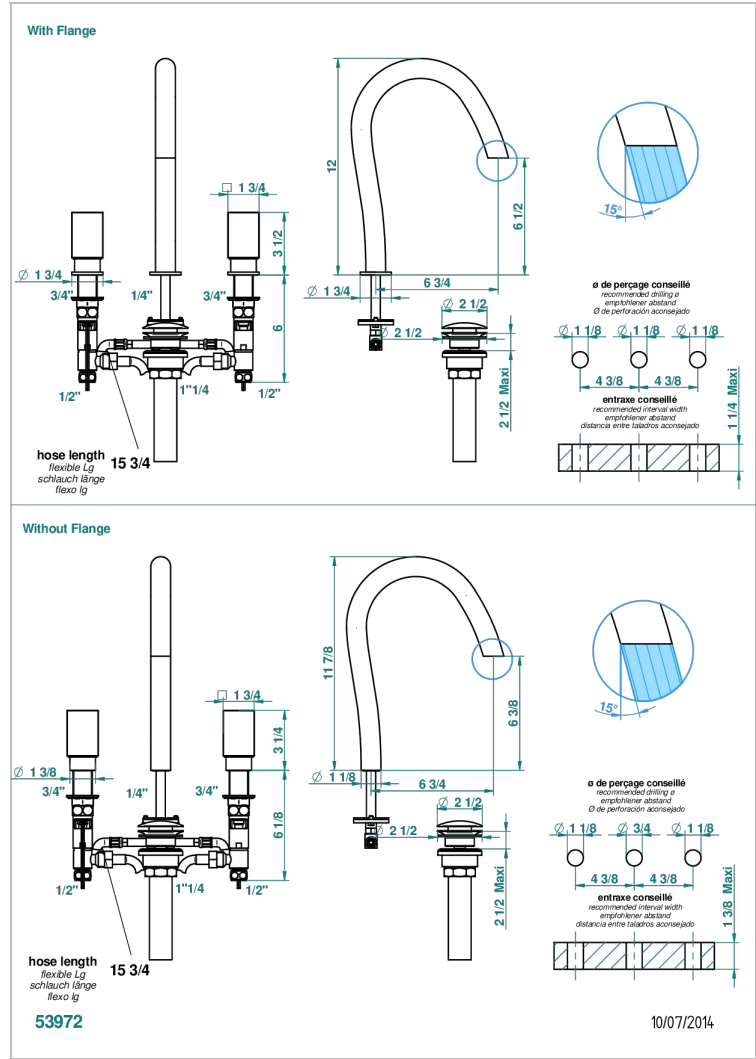

BEYOND CRYSTAL - BLUE CRYSTAL

U6K-151LEDUS

Widespread lavatory set with drain with led low voltage lighting system

CHARACTERISTIC

- Beyond Crystal - Blue crystal
- Widespread lavatory set with drain with led low voltage lighting system

TECHNICAL SPECS

- Recommandé : 3 bars (max. 5 bars) - Advised : 43,5 psi (max. 72 psi)
- 5,7 l/min à 3 bars (1.5 gpm at 43.5 psi)

RELATED SKU'S

- Ref. G00-6801 Electronic control module for led
- Ref. G00-6802 Set of 2 remote controls for leds

AVAILABLE FINITIONS

Black ceram - D30
Blush PVD - H62
Brass color PVD - H49
Brown bronze color PVD - F33
Chrome polished - A02
Chrome polished / gold polished - G02

Gold color PVD - H52
Gold mat - F07
Gold polished - F01
Graphite PVD - H64
Matt Umber PVD - H67
Matt blush PVD - H60

Matt brass color PVD - H50
Matt brown bronze color PVD - F34
Matt chrome (American satin) - C02
Matt gold color PVD - H53
Matt graphite PVD - H65
Matt nickel color PVD - H56

Nickel antique / Sovereign - H28
Nickel color PVD - H55
Soft gold - F30
Soft matt gold - F31
Umber PVD - H66