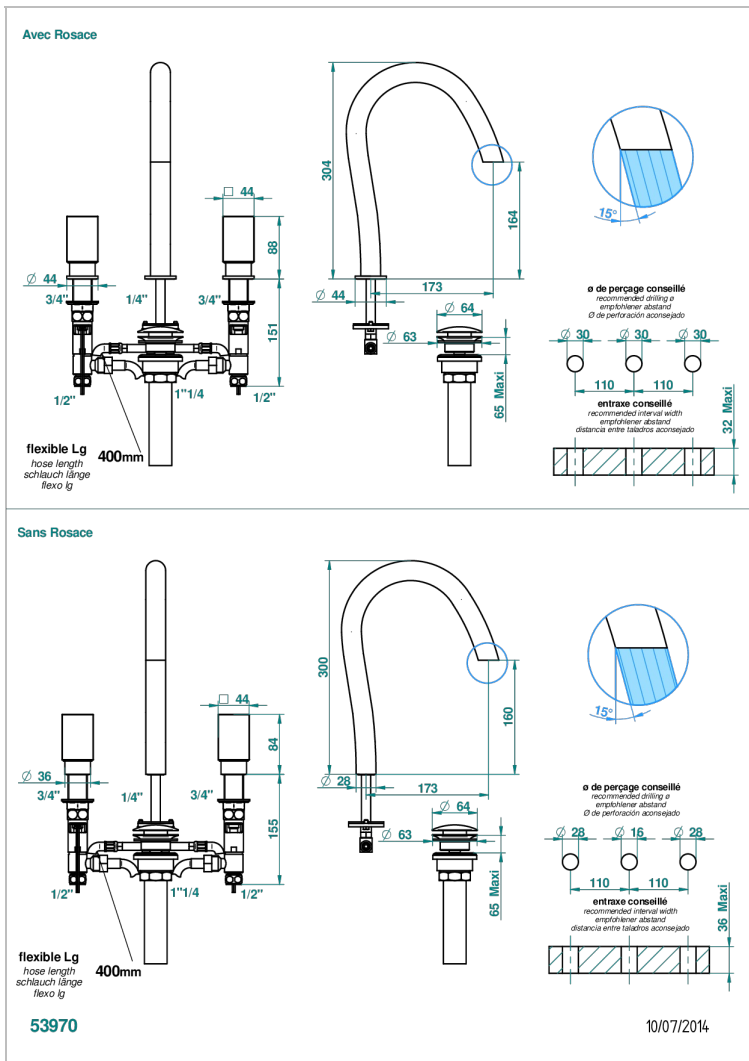

# BEYOND CRYSTAL - CLEAR CRYSTAL

U6F-151LEDUS

Widespread lavatory set with drain with led low voltage lighting system

## CHARACTERISTIC

- Beyond Crystal - Clear crystal
- Widespread lavatory set with drain with led low voltage lighting system

## TECHNICAL SPECS

- Recommandé : 3 bars (max. 5 bars) - Advised : 43,5 psi (max. 72 psi)
- 5,7 l/min à 3 bars (1.5 gpm at 43.5 psi)