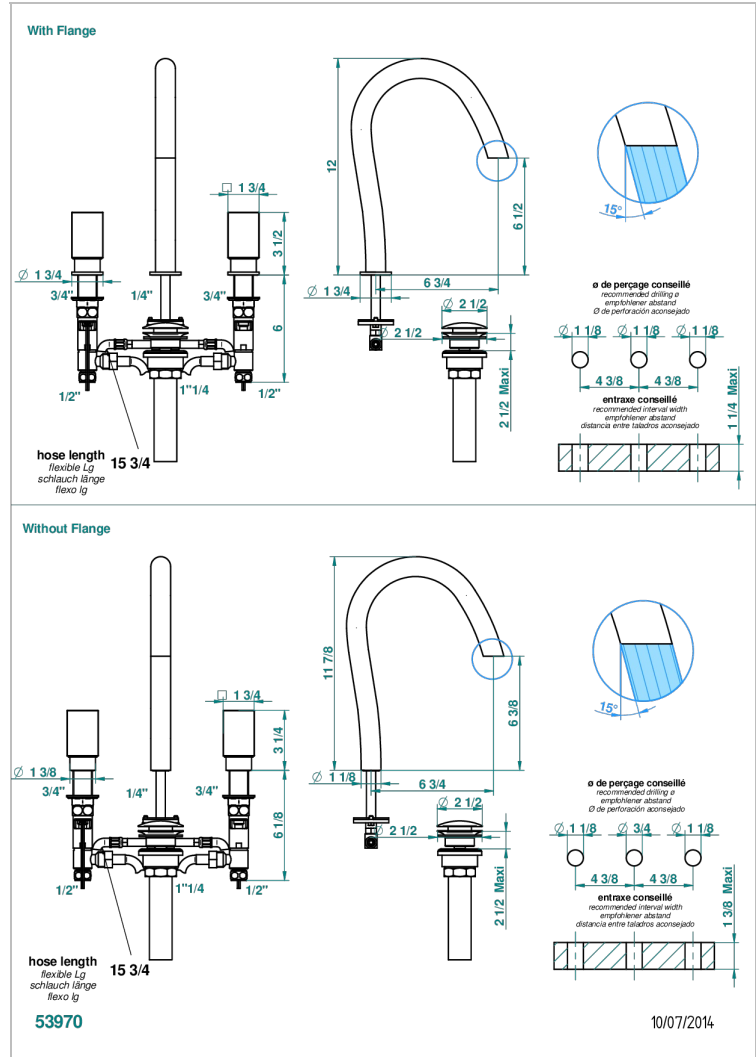

BEYOND CRYSTAL - CLEAR CRYSTAL

U6F-151LEDUS

Widespread lavatory set with drain with led low voltage lighting system

CHARACTERISTIC

- Beyond Crystal - Clear crystal
- Widespread lavatory set with drain with led low voltage lighting system

TECHNICAL SPECS

- Recommandé : 3 bars (max. 5 bars) - Advised : 43,5 psi (max. 72 psi)
- 5,7 l/min à 3 bars (1.5 gpm at 43.5 psi)

RELATED SKU'S

- Ref. G00-6801 Electronic control module for led
- Ref. G00-6802 Set of 2 remote controls for leds