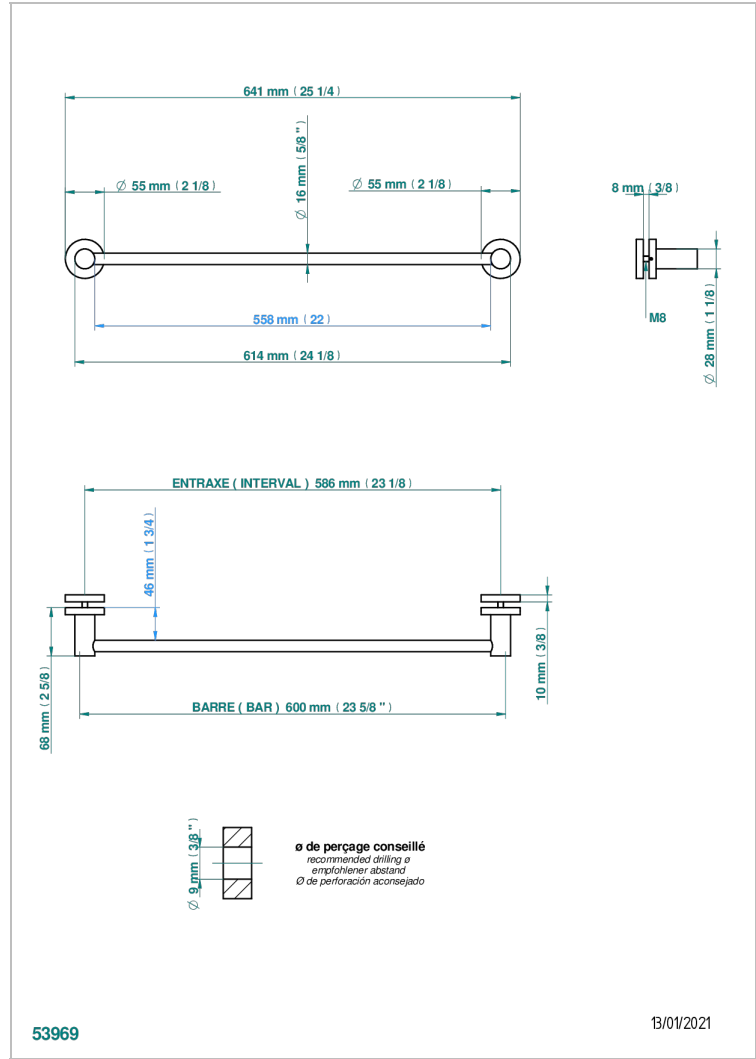

BONDI WITH LEVER HANDLES

G7G-514V3

Towel rail with one rail 27.5' (can be cut) to install on a glass door with 2 escutcheons on the other side

CHARACTERISTIC

- Bondi with lever handles
- Towel rail with one rail 27.5' (can be cut) to install on a glass door with 2 escutcheons on the other side