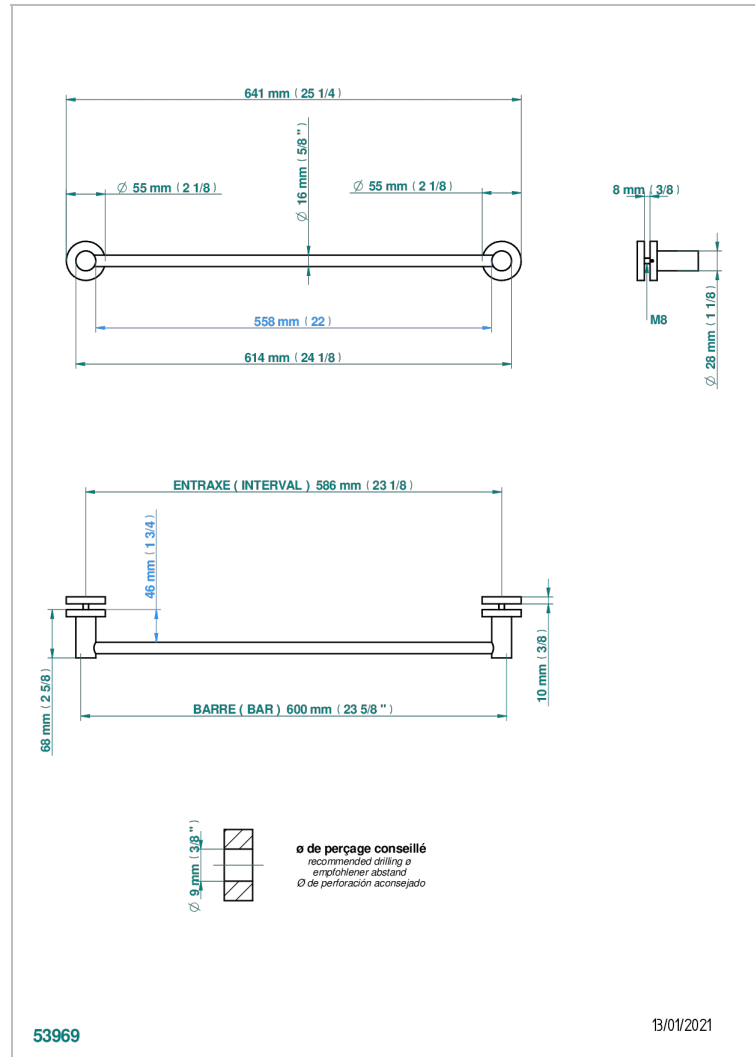

# BONDI WITH LEVER

G7G-514V3

Towel rail with one rail 27.5' (can be cut) to install on a glass door with 2 escutcheons on the other side

## CHARACTERISTIC

- Bondi with lever
- Towel rail with one rail 27.5' (can be cut) to install on a glass door with 2 escutcheons on the other side