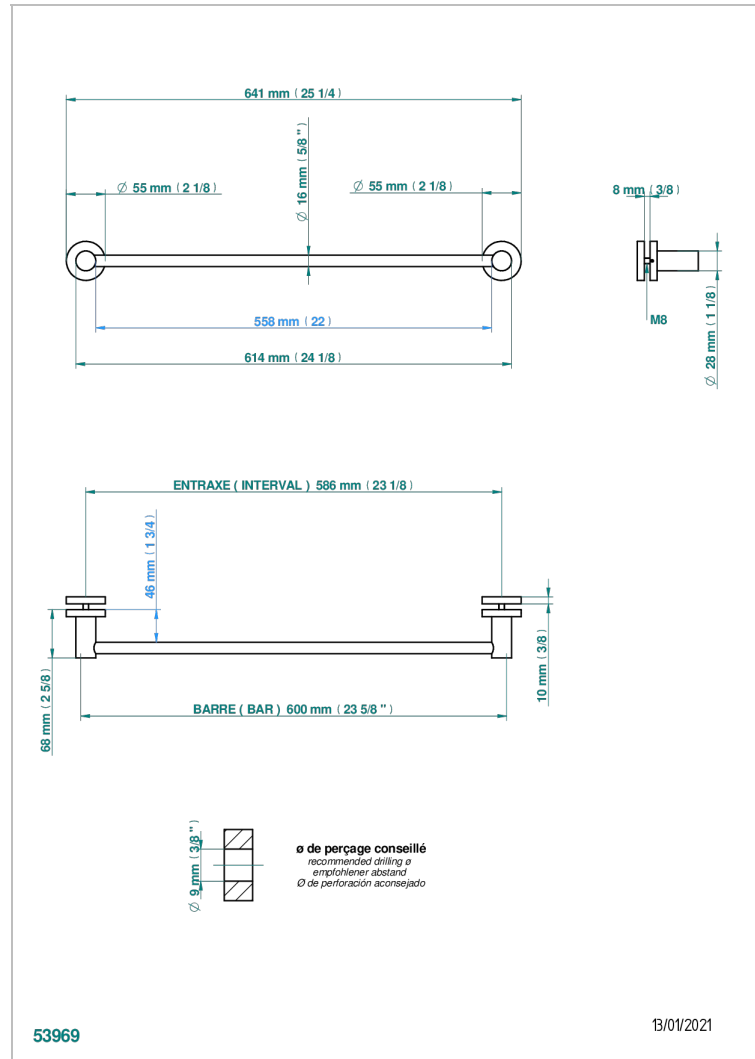

Towel rail with one rail 27.5' (can be cut) to install on a glass door with 2 escutcheons on the other side

## CHARACTERISTIC

- Bondi
- Towel rail with one rail 27.5' (can be cut) to install on a glass door with 2 escutcheons on the other side