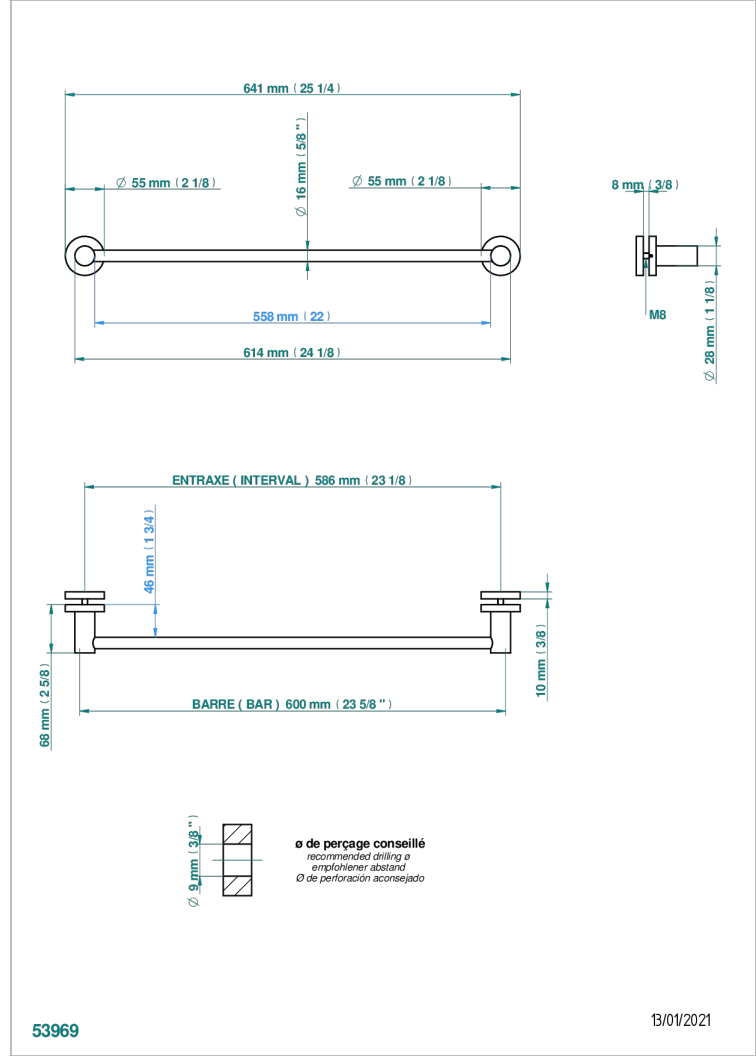

Towel rail with one rail 27.5' (can be cut) to install on a glass door with 2 escutcheons on the other side

CHARACTERISTIC

- Bondi
- Towel rail with one rail 27.5' (can be cut) to install on a glass door with 2 escutcheons on the other side