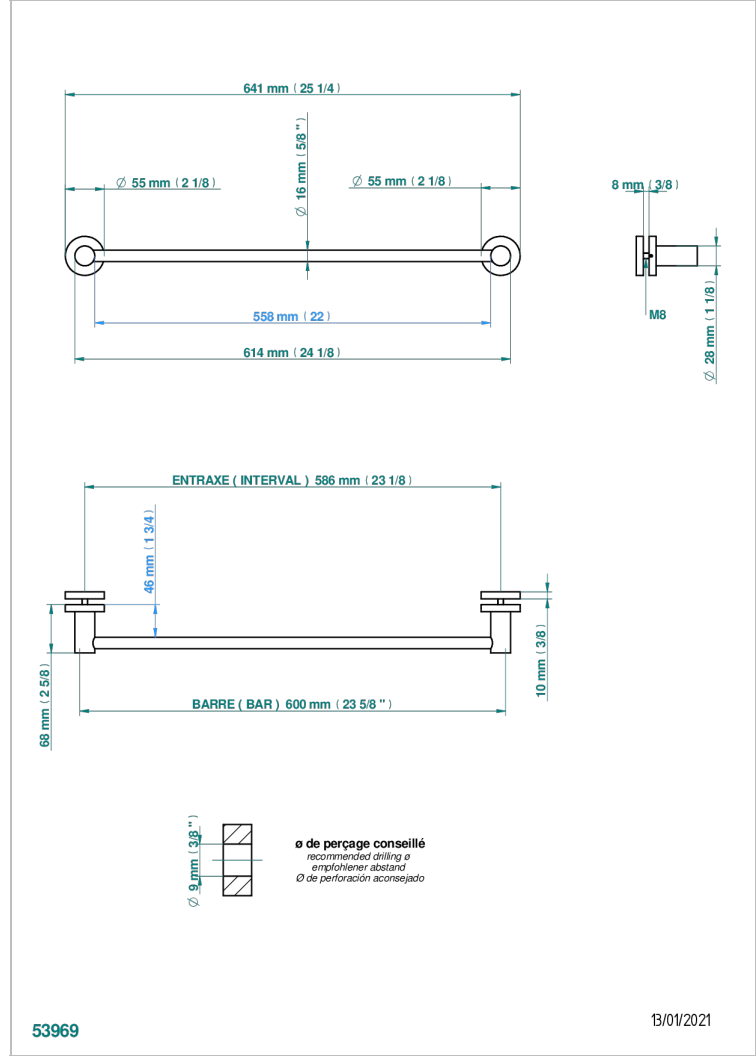

Towel rail with one rail 27.5' (can be cut) to install on a glass door with 2 escutcheons on the other side

## CHARACTERISTIC

- Bondi
- Towel rail with one rail 27.5' (can be cut) to install on a glass door with 2 escutcheons on the other side