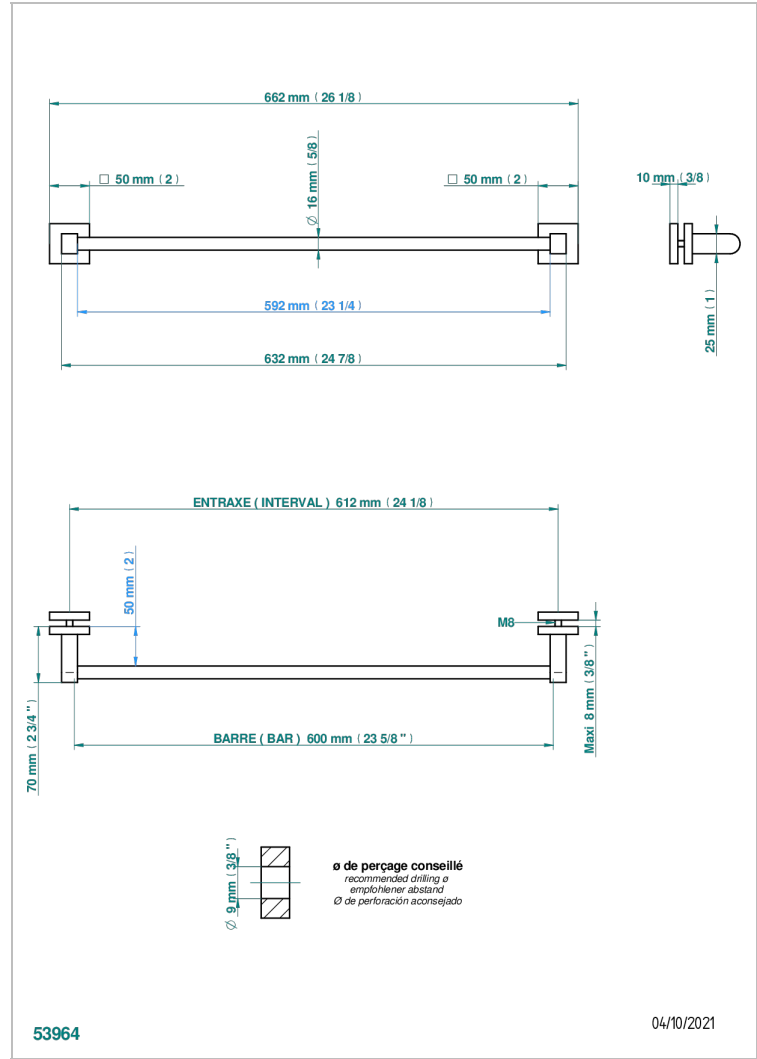

Towel rail with one rail 27.5' (can be cut) to install on a glass door with 2 escutcheons on the other side

53964

04/10/2021

## CHARACTERISTIC

- Vegetal
- Towel rail with one rail 27.5' (can be cut) to install on a glass door with 2 escutcheons on the other side