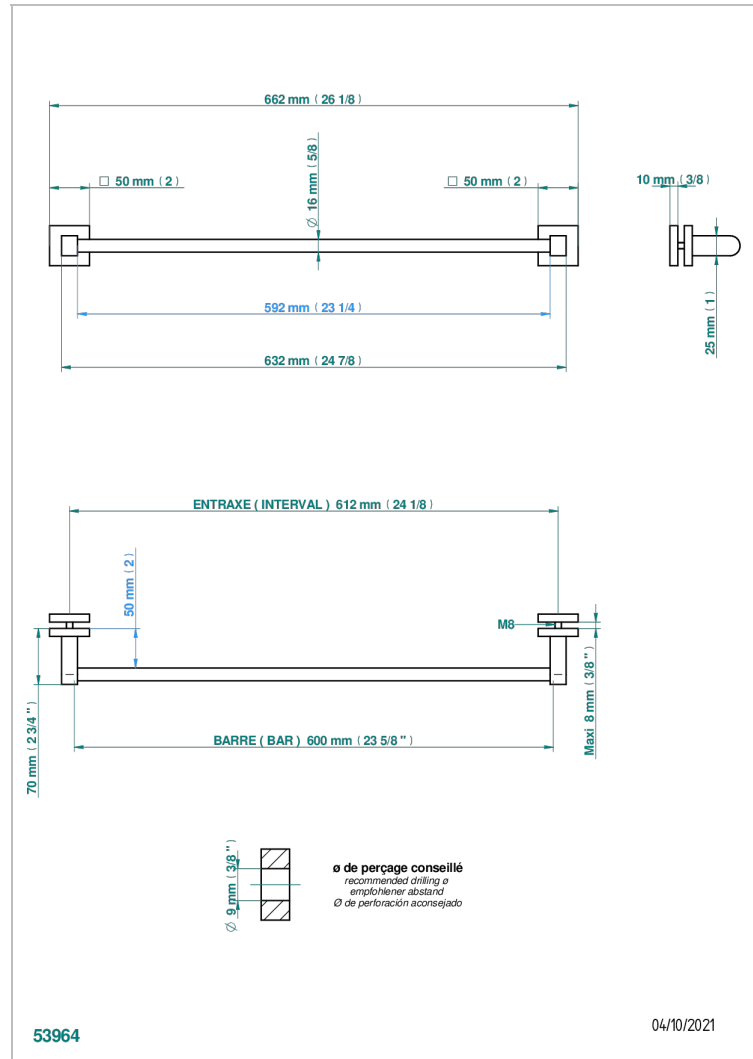

Towel rail with one rail 27.5' (can be cut) to install on a glass door with 2 escutcheons on the other side

CHARACTERISTIC

- Ginkgo
- Towel rail with one rail 27.5' (can be cut) to install on a glass door with 2 escutcheons on the other side

Umber PVD - H66