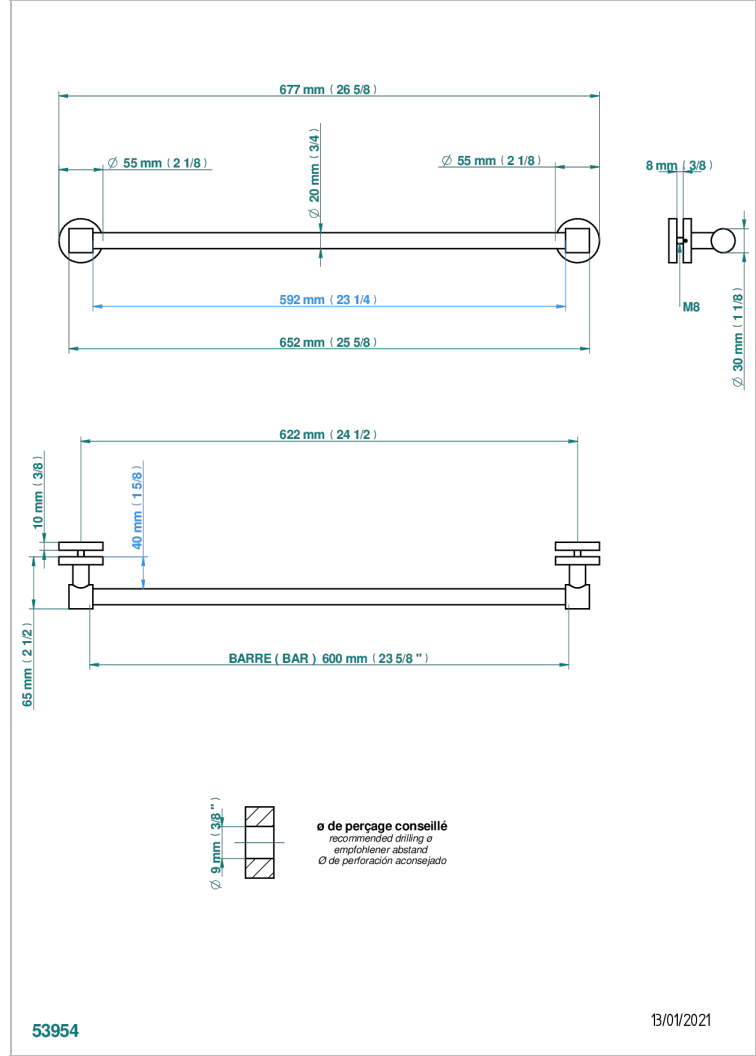

NEW PARADISE

U5P-514V3

THG[®]
PARIS

Towel rail with one rail 27.5' (can be cut) to install on a glass door with 2 escutcheons on the other side

CHARACTERISTIC

- New Paradise
- Towel rail with one rail 27.5' (can be cut) to install on a glass door with 2 escutcheons on the other side