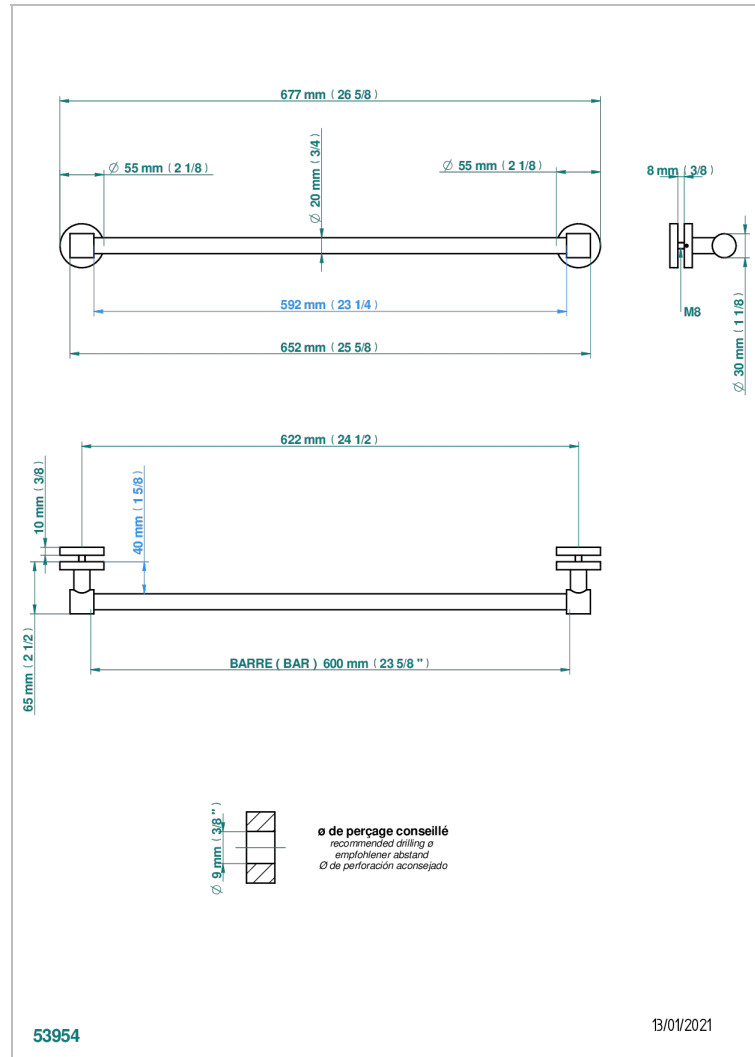

NEW PARADISE

U5P-514V3

Towel rail with one rail 27.5' (can be cut) to install on a glass door with 2 escutcheons on the other side

CHARACTERISTIC

- New Paradise
- Towel rail with one rail 27.5' (can be cut) to install on a glass door with 2 escutcheons on the other side