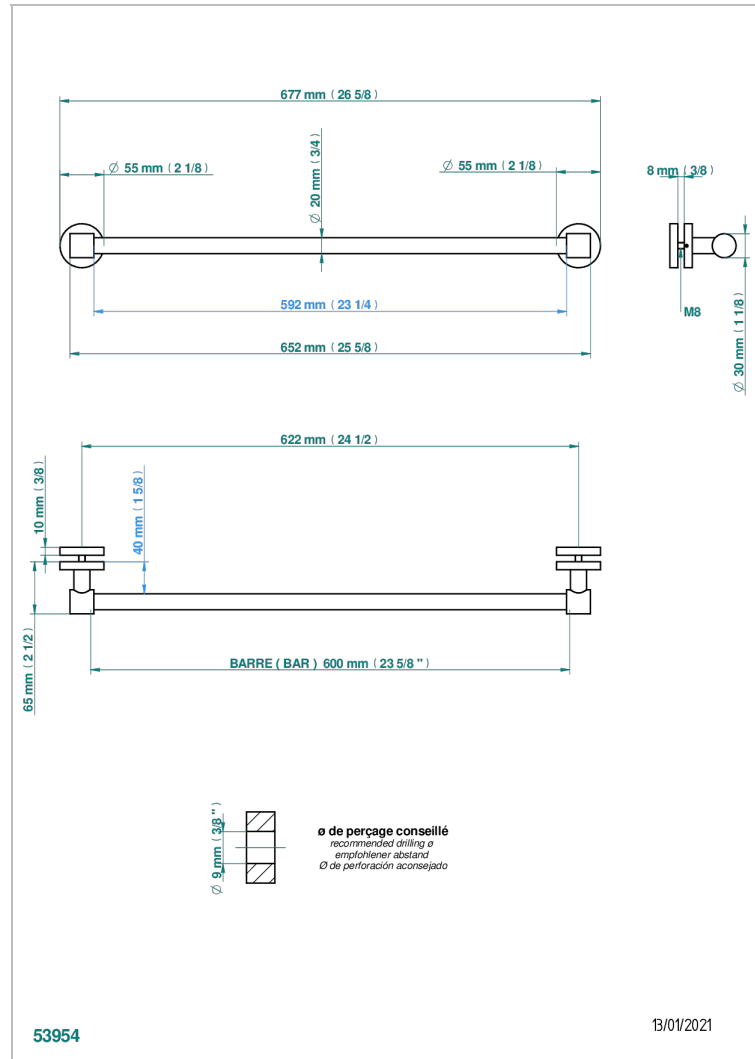

Towel rail with one rail 27.5' (can be cut) to install on a glass door with 2 escutcheons on the other side

### CHARACTERISTIC

- New Island
- Towel rail with one rail 27.5' (can be cut) to install on a glass door with 2 escutcheons on the other side