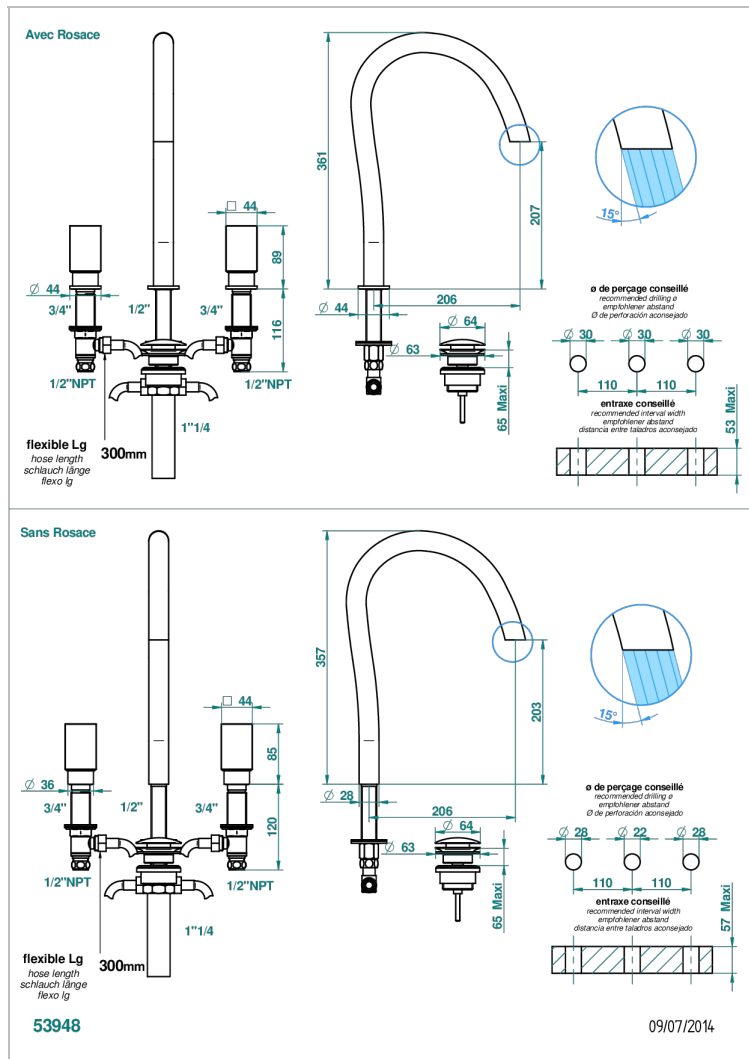

BEYOND CRYSTAL - BLUE CRYSTAL

U6K-152/US

Widespread lavatory set, high spout, with drain

THG[®]
PARIS

CHARACTERISTIC

- Beyond Crystal - Blue crystal
- Widespread lavatory set, high spout, with drain

TECHNICAL SPECS

- Recommandé : 3 bars (max. 5 bars) - Advised : 43,5 psi (max. 72 psi)
- 5,7 l/min à 3 bars (1.5 gpm at 43.5 psi)

AVAILABLE FINITIONS

Black ceram - D30
Blush PVD - H62
Brass color PVD - H49
Brown bronze color PVD - F33
Chrome polished - A02
Chrome polished / gold polished - G02

Nickel antique / Sovereign - H28
Nickel color PVD - H55
Soft gold - F30
Soft matt gold - F31
Umber PVD - H66

09/07/2014