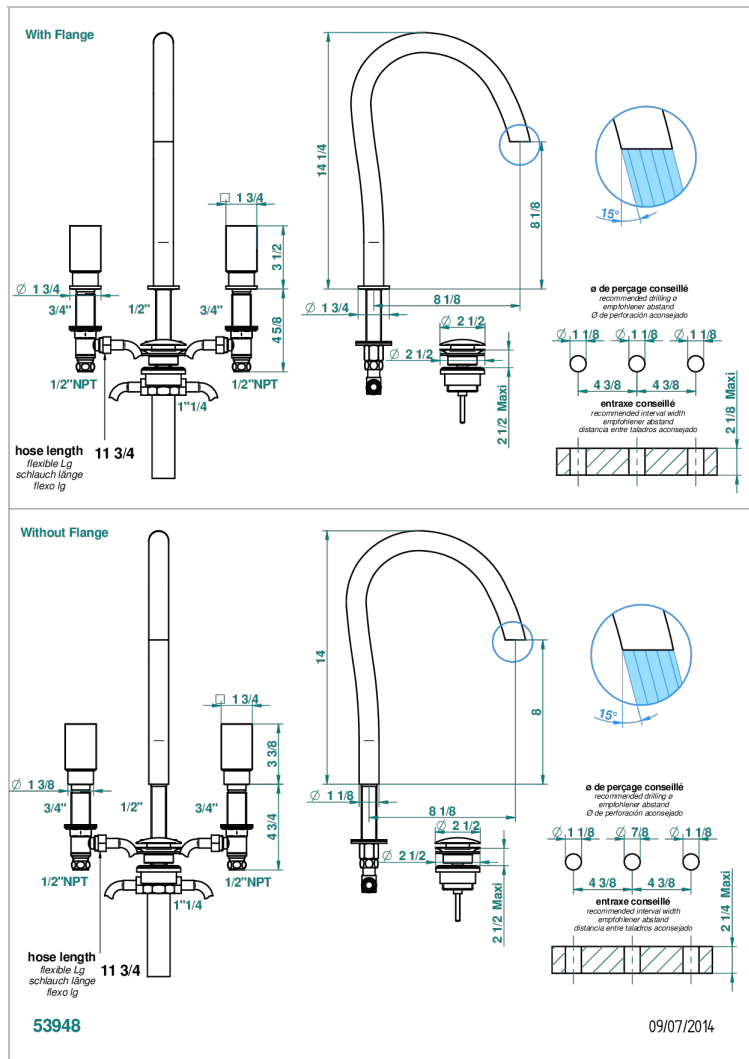

# BEYOND CRYSTAL - BLUE CRYSTAL

U6K-152/US

Widespread lavatory set, high spout, with drain

THG<sup>®</sup>  
PARIS

## CHARACTERISTIC

- Beyond Crystal - Blue crystal
- Widespread lavatory set, high spout, with drain

## TECHNICAL SPECS

- Recommandé : 3 bars (max. 5 bars) - Advised : 43,5 psi (max. 72 psi)
- 5,7 l/min à 3 bars (1.5 gpm at 43.5 psi)