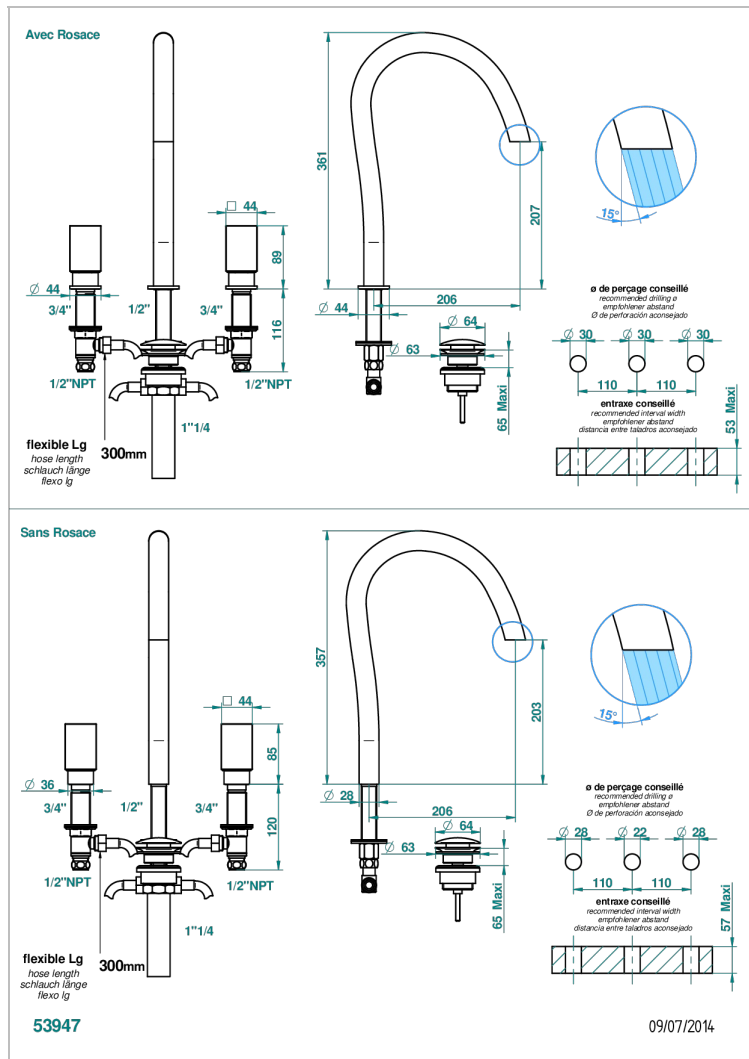

# BEYOND CRYSTAL - CRISTAL DE COLOR CHAMPAN

THG<sup>®</sup>  
PARIS

U6J-152/US

Rim mounted 3-hole basin mixer with waste, high spout

## CARACTERÍSTICAS

- Beyond Crystal - Cristal de color champán
- Rim mounted 3-hole basin mixer with waste, high spout

## ESPECIFICACIONES TÉCNICAS

- Recommandé : 3 bars (max. 5 bars) - Advised : 43,5 psi (max. 72 psi)
- 5,7 l/min à 3 bars (1.5 gpm at 43.5 psi)