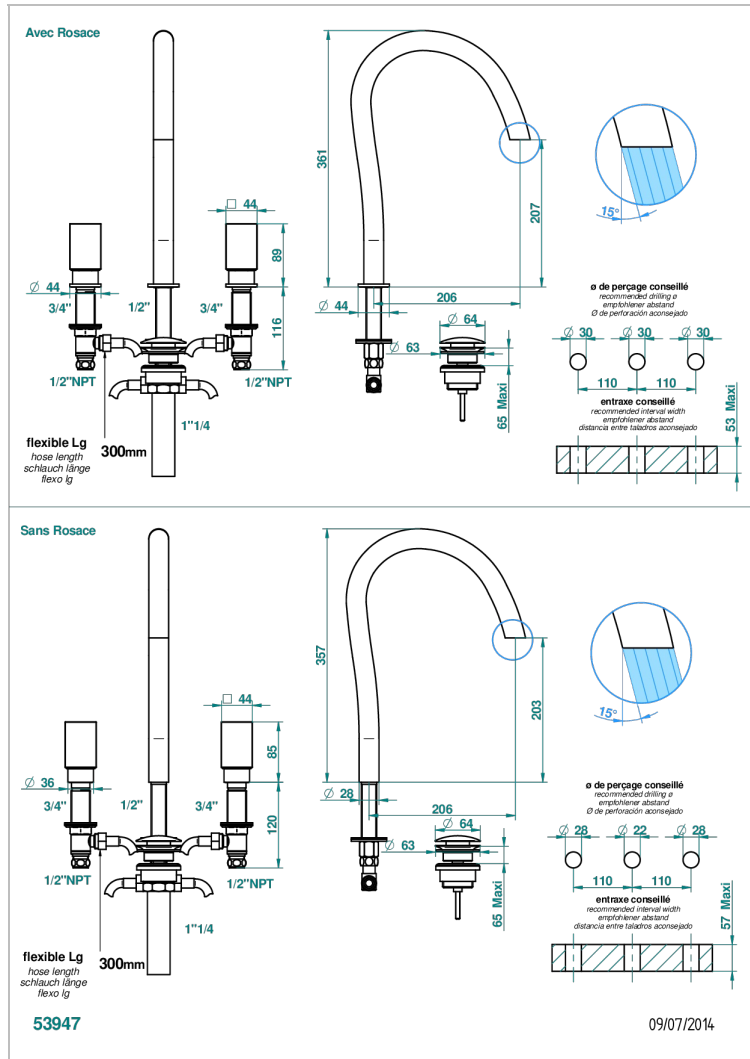

# BEYOND CRYSTAL - CHAMPAGNE CRYSTAL

U6J-152/US

Widespread lavatory set, high spout, with drain

## CHARACTERISTIC

- Beyond Crystal - Champagne crystal
- Widespread lavatory set, high spout, with drain

## TECHNICAL SPECS

- Recommandé : 3 bars (max. 5 bars) - Advised : 43,5 psi (max. 72 psi)
- 5,7 l/min à 3 bars (1.5 gpm at 43.5 psi)