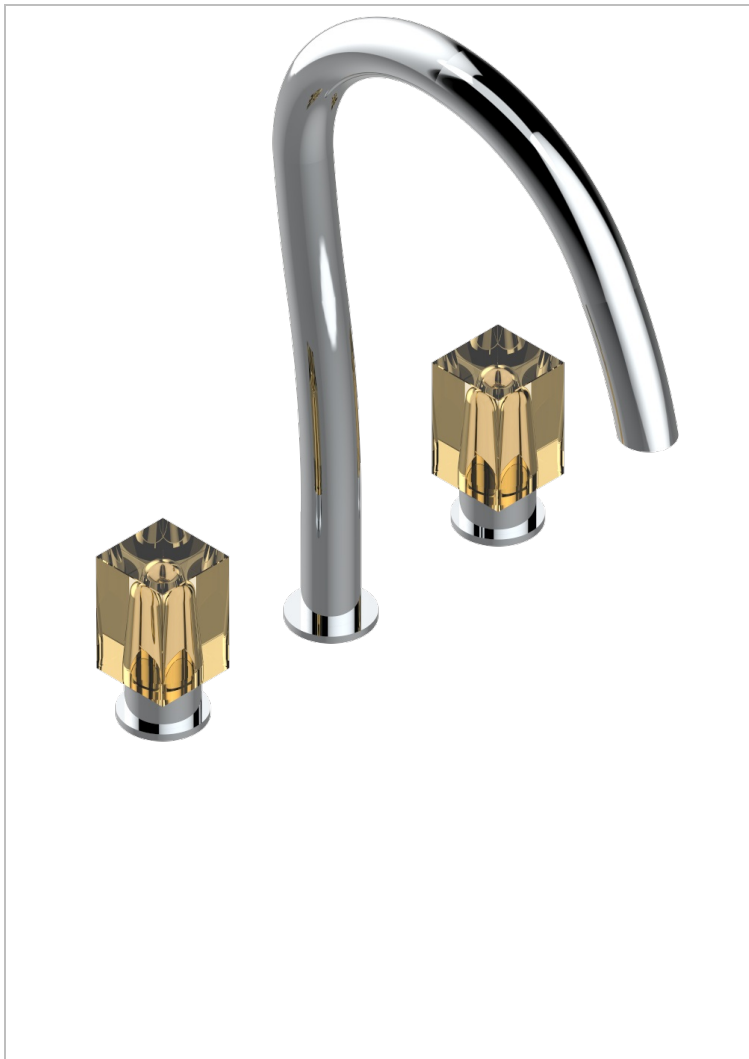

# BEYOND CRYSTAL - CHAMPAGNE CRYSTAL

U6J-152/US

Widespread lavatory set, high spout, with drain

## CHARACTERISTIC

- Beyond Crystal - Champagne crystal
- Widespread lavatory set, high spout, with drain

## AVAILABLE FINITIONS

Black ceram - D30  
Blush PVD - H62  
Brass color PVD - H49  
Brown bronze color PVD - F33  
Chrome polished - A02  
Chrome polished / gold polished - G02

Gold color PVD - H52  
Gold mat - F07  
Gold polished - F01  
Graphite PVD - H64  
Matt Umber PVD - H67  
Matt blush PVD - H60

Matt brass color PVD - H50  
Matt brown bronze color PVD - F34  
Matt chrome (American satin) - C02  
Matt gold color PVD - H53  
Matt graphite PVD - H65  
Matt nickel color PVD - H56

Nickel antique / Sovereign - H28  
Nickel color PVD - H55  
Soft gold - F30  
Soft matt gold - F31  
Umber PVD - H66