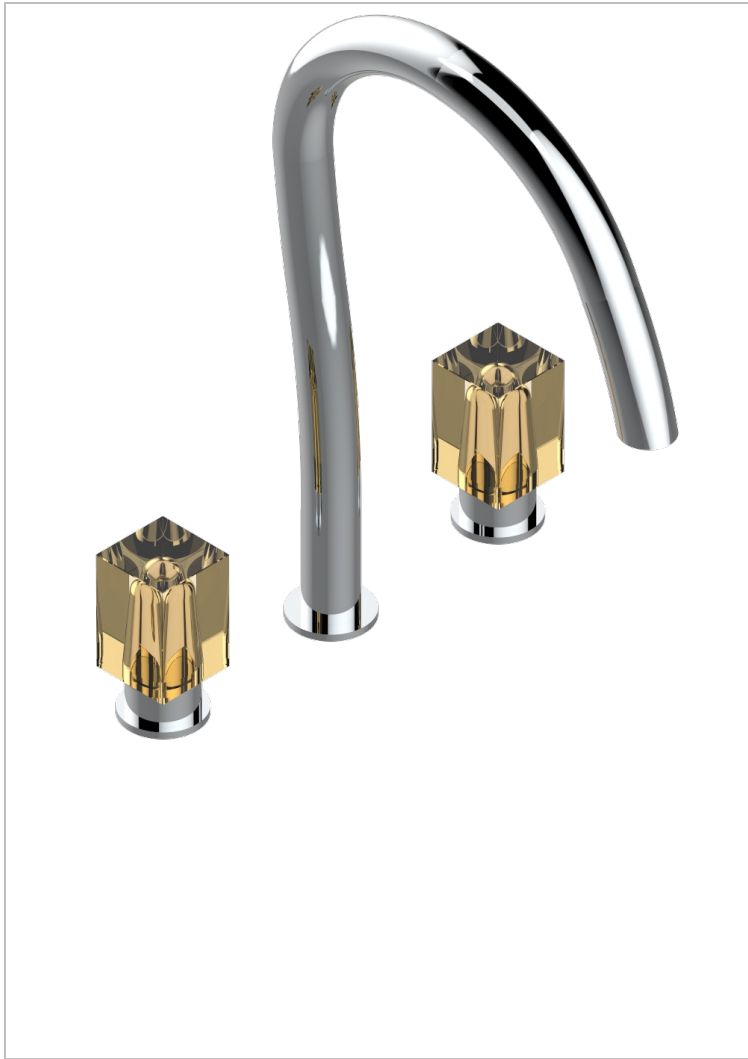

# BEYOND CRYSTAL - CHAMPAGNE CRYSTAL

U6J-152/US

Widespread lavatory set, high spout, with drain

## CHARACTERISTIC

- Beyond Crystal - Champagne crystal
- Widespread lavatory set, high spout, with drain

## AVAILABLE FINITIONS

Black ceram - D30  
Blush PVD - H62  
Brass color PVD - H49  
Brown bronze color PVD - F33  
Chrome polished - A02  
Chrome polished / gold polished - G02

Gold color PVD - H52  
Gold mat - F07  
Gold polished - F01  
Graphite PVD - H64  
Matt Umber PVD - H67  
Matt blush PVD - H60

Matt brass color PVD - H50  
Matt brown bronze color PVD - F34  
Matt chrome (American satin) - C02  
Matt gold color PVD - H53  
Matt graphite PVD - H65  
Matt nickel color PVD - H56

Nickel antique / Sovereign - H28  
Nickel color PVD - H55  
Soft gold - F30  
Soft matt gold - F31  
Umber PVD - H66