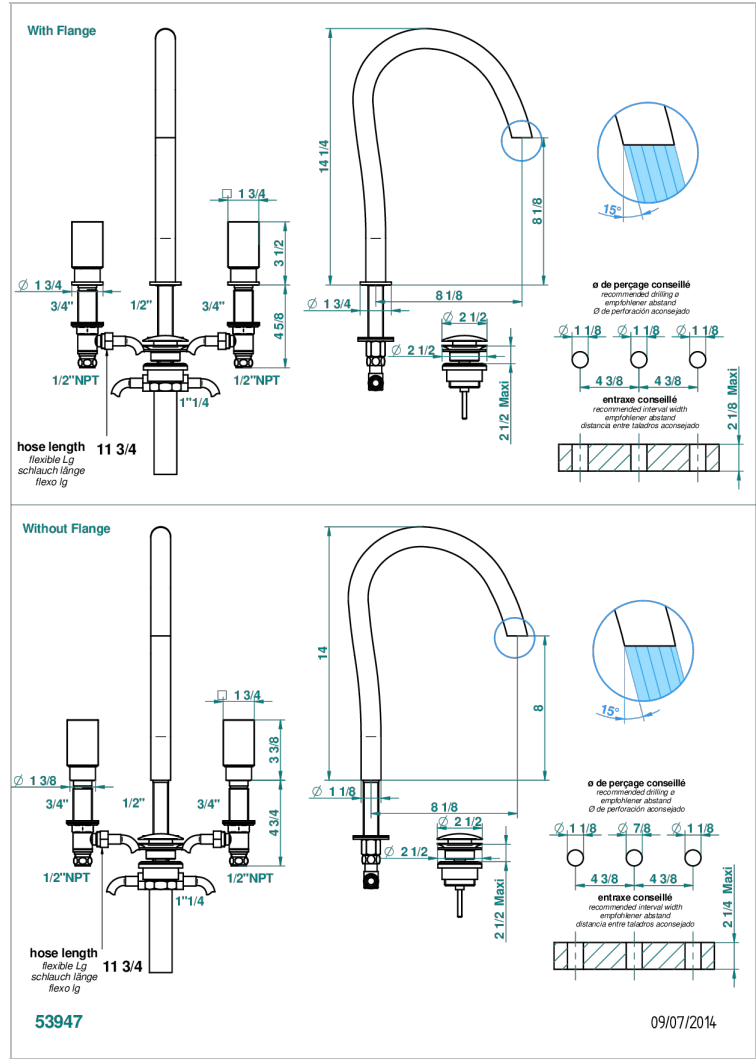

# BEYOND CRYSTAL - CHAMPAGNE CRYSTAL

U6J-152/US

Widespread lavatory set, high spout, with drain

## CHARACTERISTIC

- Beyond Crystal - Champagne crystal
- Widespread lavatory set, high spout, with drain

## TECHNICAL SPECS

- Recommandé : 3 bars (max. 5 bars) - Advised : 43,5 psi (max. 72 psi)
- 5,7 l/min à 3 bars (1.5 gpm at 43.5 psi)