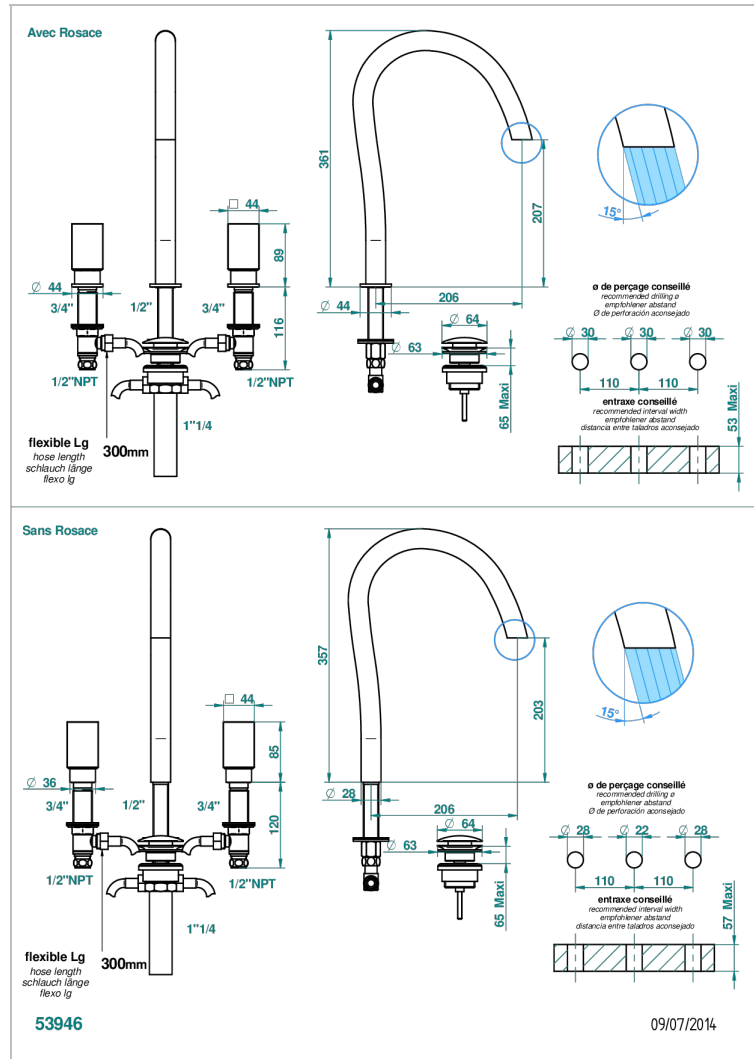

# BEYOND CRYSTAL - CRISTAL ROJO

U6H-152/US

Rim mounted 3-hole basin mixer with waste, high spout

## CARACTERÍSTICAS

- Beyond Crystal - cristal rojo
- Rim mounted 3-hole basin mixer with waste, high spout

## ESPECIFICACIONES TÉCNICAS

- Recommandé : 3 bars (max. 5 bars) - Advised : 43,5 psi (max. 72 psi)
- 5,7 l/min à 3 bars (1.5 gpm at 43.5 psi)