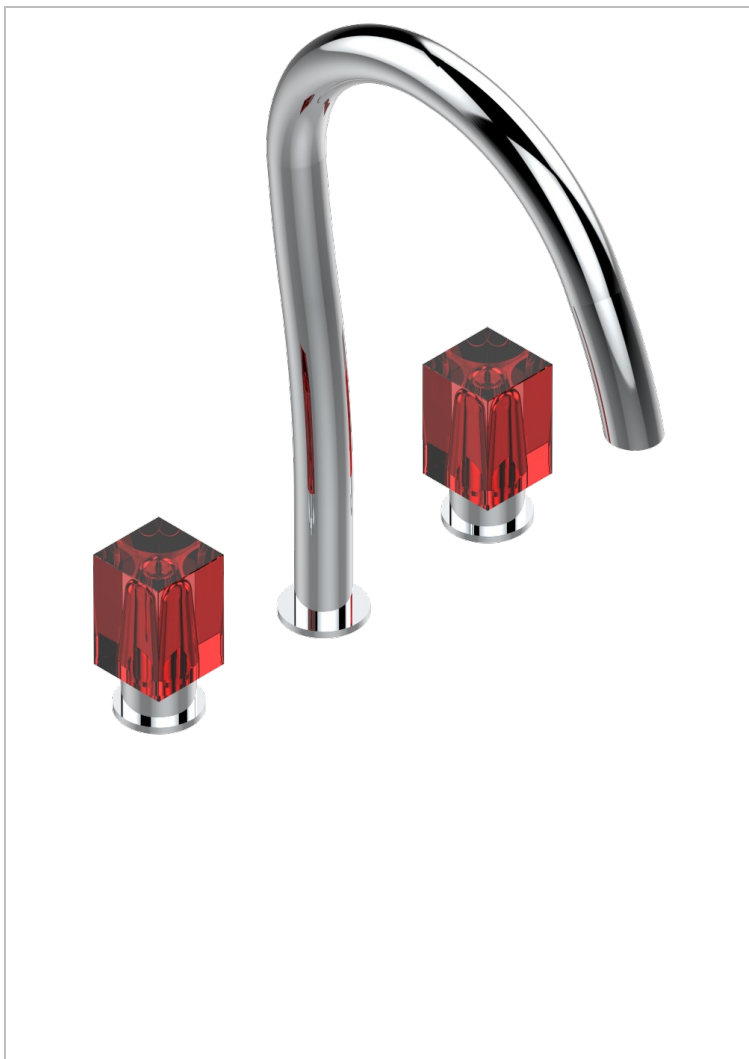

# BEYOND CRYSTAL - RED CRYSTAL

U6H-152/US

Widespread lavatory set, high spout, with drain

THG<sup>®</sup>  
PARIS

## CHARACTERISTIC

- Beyond Crystal - Red crystal
- Widespread lavatory set, high spout, with drain

## AVAILABLE FINITIONS

Black ceram - D30  
Blush PVD - H62  
Brass color PVD - H49  
Brown bronze color PVD - F33  
Chrome polished - A02  
Chrome polished / gold polished - G02

Gold color PVD - H52  
Gold mat - F07  
Gold polished - F01  
Graphite PVD - H64  
Matt Umber PVD - H67  
Matt blush PVD - H60

Matt brass color PVD - H50  
Matt brown bronze color PVD - F34  
Matt chrome (American satin) - C02  
Matt gold color PVD - H53  
Matt graphite PVD - H65  
Matt nickel color PVD - H56

Nickel antique / Sovereign - H28  
Nickel color PVD - H55  
Soft gold - F30  
Soft matt gold - F31  
Umber PVD - H66