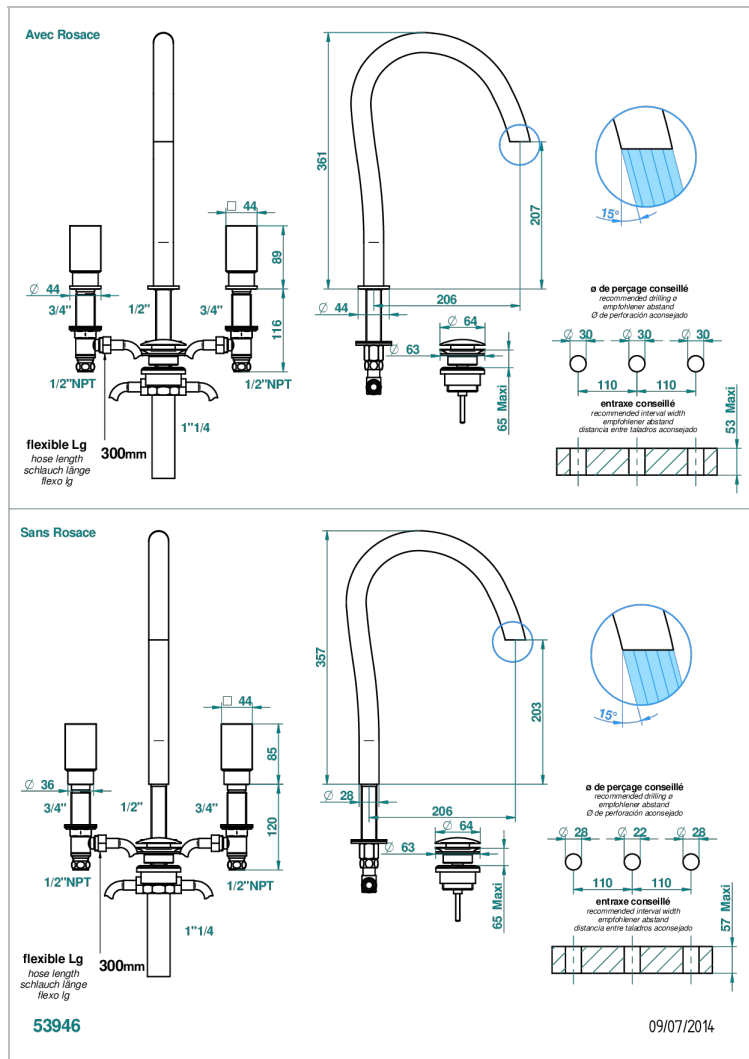

# BEYOND CRYSTAL - RED CRYSTAL

U6H-152/US

Widespread lavatory set, high spout, with drain

THG<sup>®</sup>  
PARIS

## CHARACTERISTIC

- Beyond Crystal - Red crystal
- Widespread lavatory set, high spout, with drain

## TECHNICAL SPECS

- Recommandé : 3 bars (max. 5 bars) - Advised : 43,5 psi (max. 72 psi)
- 5,7 l/min à 3 bars (1.5 gpm at 43.5 psi)