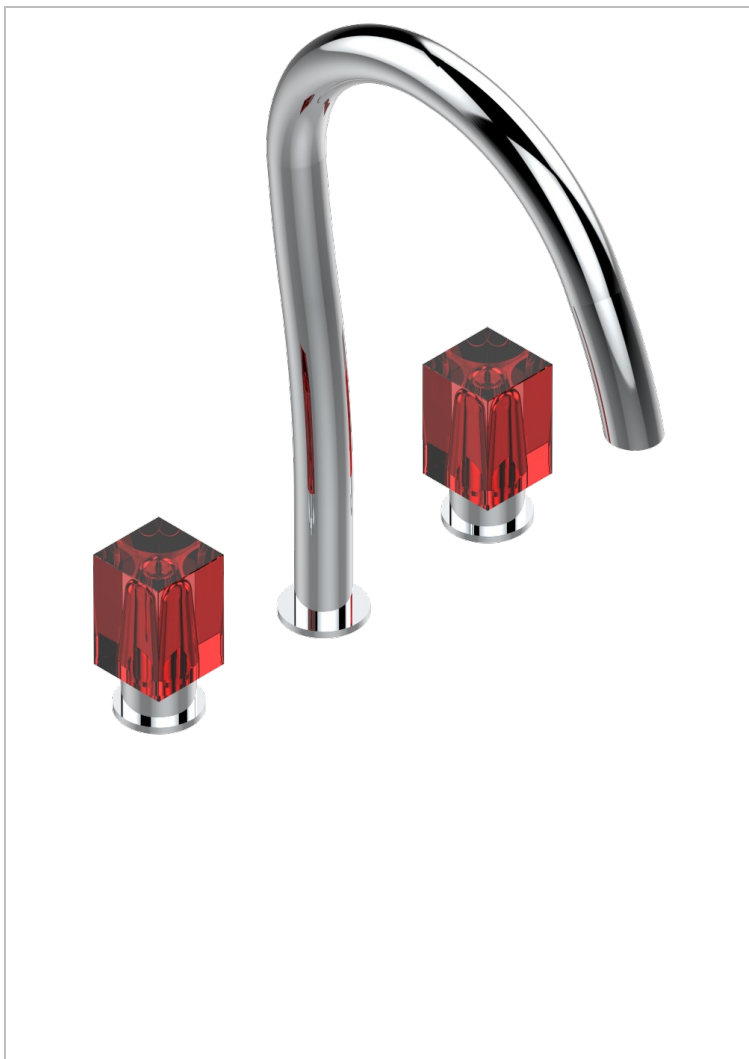

BEYOND CRYSTAL - RED CRYSTAL

U6H-152/US

Widespread lavatory set, high spout, with drain

THG[®]
PARIS

CHARACTERISTIC

- Beyond Crystal - Red crystal
- Widespread lavatory set, high spout, with drain

TECHNICAL SPECS

- Recommandé : 3 bars (max. 5 bars) - Advised : 43,5 psi (max. 72 psi)
- 5,7 l/min à 3 bars (1.5 gpm at 43.5 psi)

AVAILABLE FINITIONS

Black ceram - D30
Blush PVD - H62
Brass color PVD - H49
Brown bronze color PVD - F33
Chrome polished - A02
Chrome polished / gold polished - G02

Gold color PVD - H52
Gold mat - F07
Gold polished - F01
Graphite PVD - H64
Matt Umber PVD - H67
Matt blush PVD - H60

Matt brass color PVD - H50
Matt brown bronze color PVD - F34
Matt chrome (American satin) - C02
Matt gold color PVD - H53
Matt graphite PVD - H65
Matt nickel color PVD - H56

Nickel antique / Sovereign - H28
Nickel color PVD - H55
Soft gold - F30
Soft matt gold - F31
Umber PVD - H66