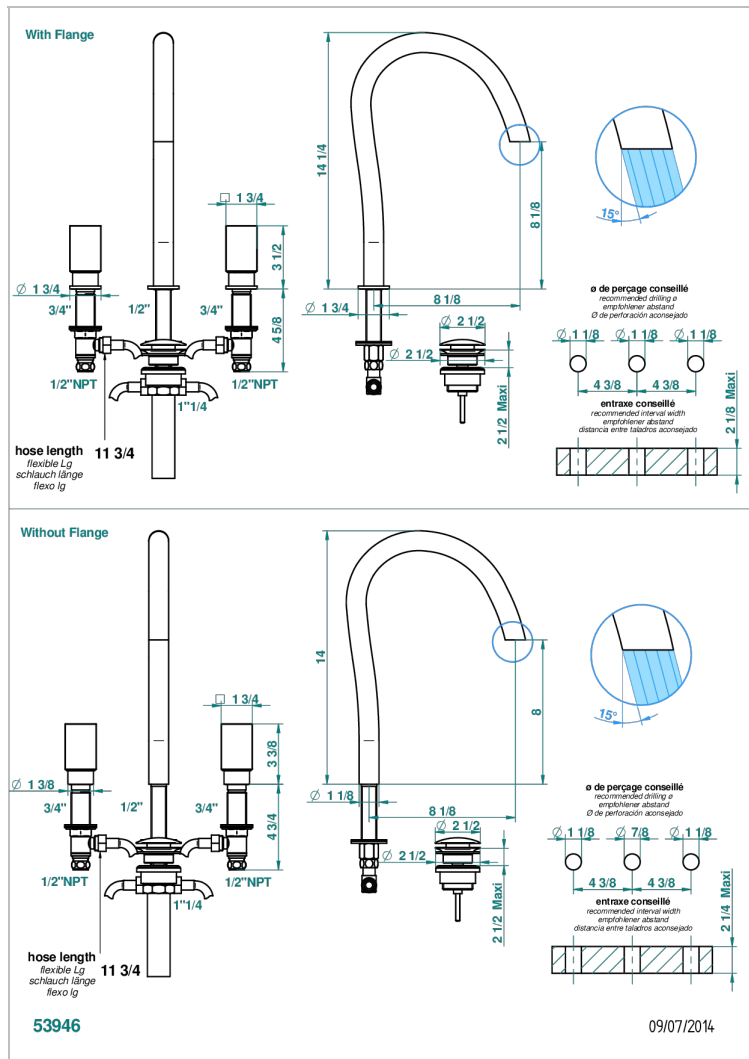

BEYOND CRYSTAL - RED CRYSTAL

U6H-152/US

Widespread lavatory set, high spout, with drain

THG[®]
PARIS

CHARACTERISTIC

- Beyond Crystal - Red crystal
- Widespread lavatory set, high spout, with drain

TECHNICAL SPECS

- Recommandé : 3 bars (max. 5 bars) - Advised : 43,5 psi (max. 72 psi)
- 5,7 l/min à 3 bars (1.5 gpm at 43.5 psi)

AVAILABLE FINITIONS

Black ceram - D30
Blush PVD - H62
Brass color PVD - H49
Brown bronze color PVD - F33
Chrome polished - A02
Chrome polished / gold polished - G02

Nickel antique / Sovereign - H28
Nickel color PVD - H55
Soft gold - F30
Soft matt gold - F31
Umber PVD - H66