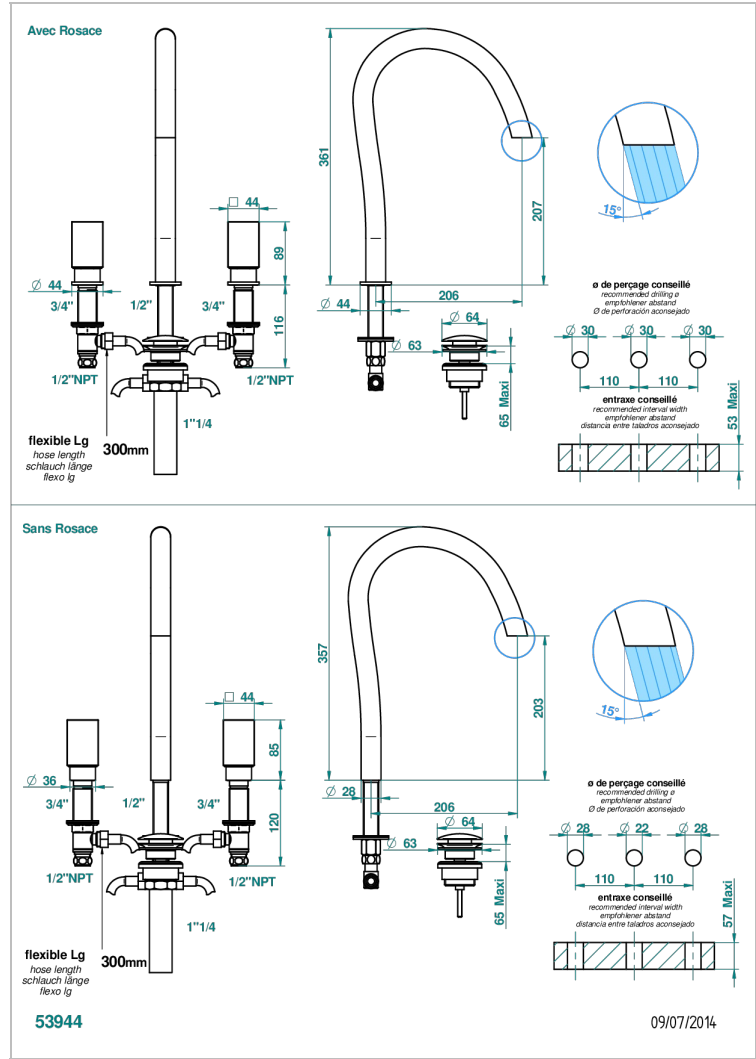

BEYOND CRYSTAL - CLEAR CRYSTAL

U6F-152/US

Widespread lavatory set, high spout, with drain

CHARACTERISTIC

- Beyond Crystal - Clear crystal
- Widespread lavatory set, high spout, with drain

TECHNICAL SPECS

- Recommandé : 3 bars (max. 5 bars) - Advised : 43,5 psi (max. 72 psi)
- 5,7 l/min à 3 bars (1.5 gpm at 43.5 psi)