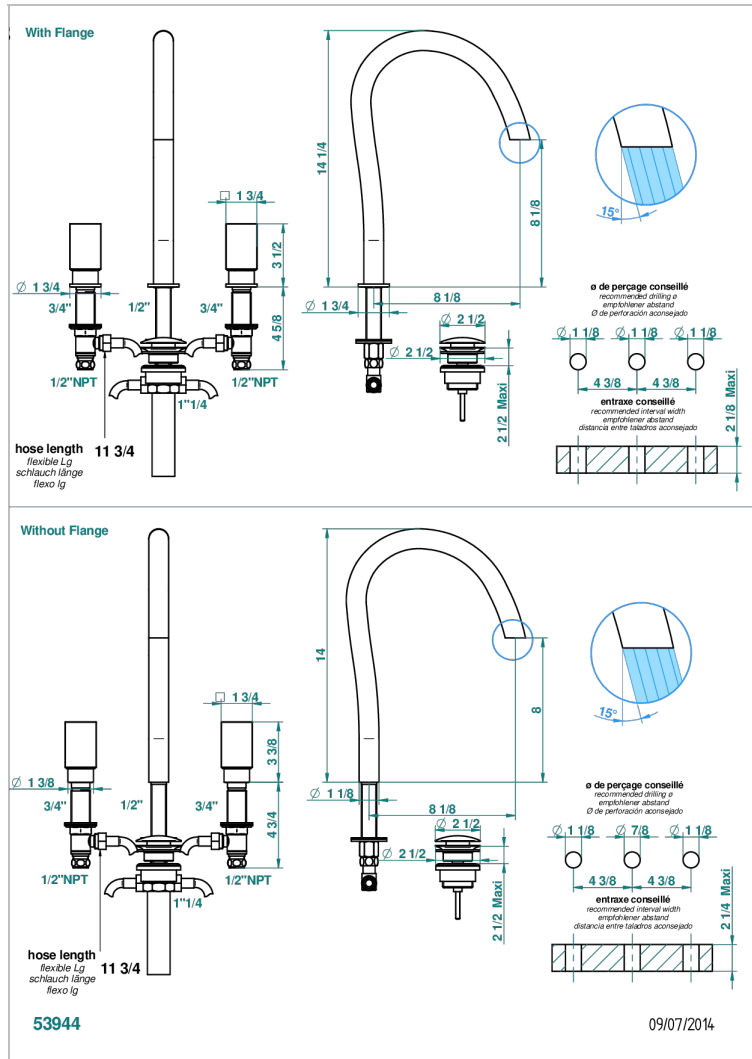

BEYOND CRYSTAL - CLEAR CRYSTAL

U6F-152/US

Widespread lavatory set, high spout, with drain

CHARACTERISTIC

- Beyond Crystal - Clear crystal
- Widespread lavatory set, high spout, with drain

TECHNICAL SPECS

- Recommandé : 3 bars (max. 5 bars) - Advised : 43,5 psi (max. 72 psi)
- 5,7 l/min à 3 bars (1.5 gpm at 43.5 psi)