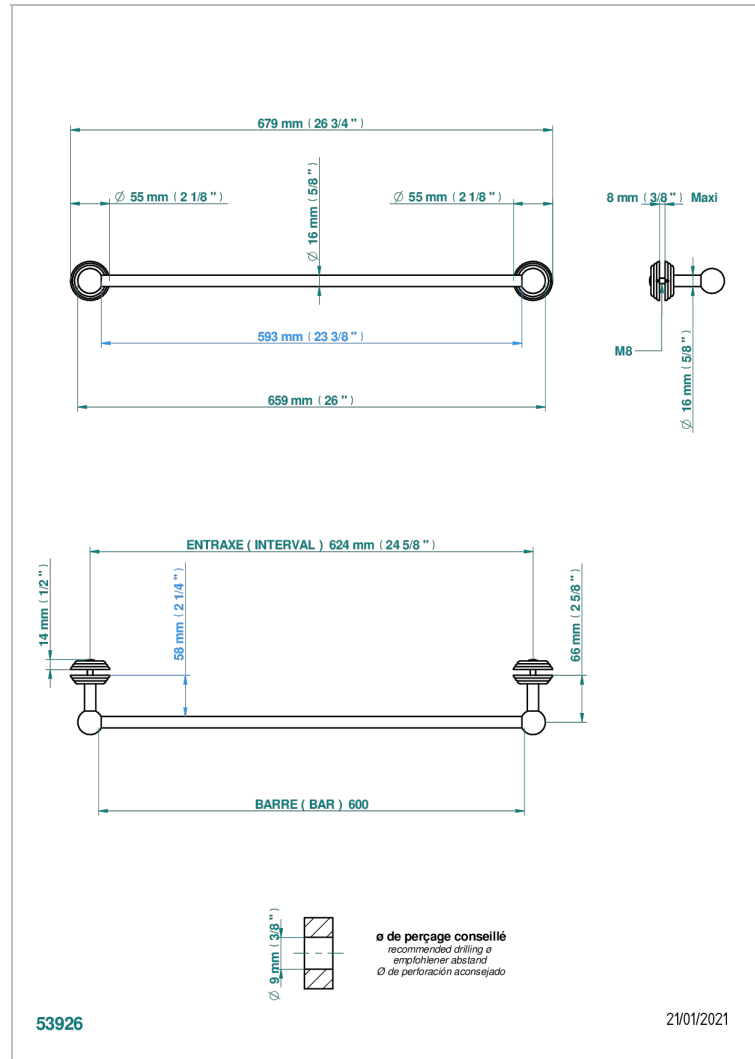

SUN DRAGON

U5D-514V3

THG[®]
PARIS

Towel rail with one rail 27.5' (can be cut) to install on a glass door with 2 escutcheons on the other side

CHARACTERISTIC

- Sun Dragon
- Towel rail with one rail 27.5' (can be cut) to install on a glass door with 2 escutcheons on the other side