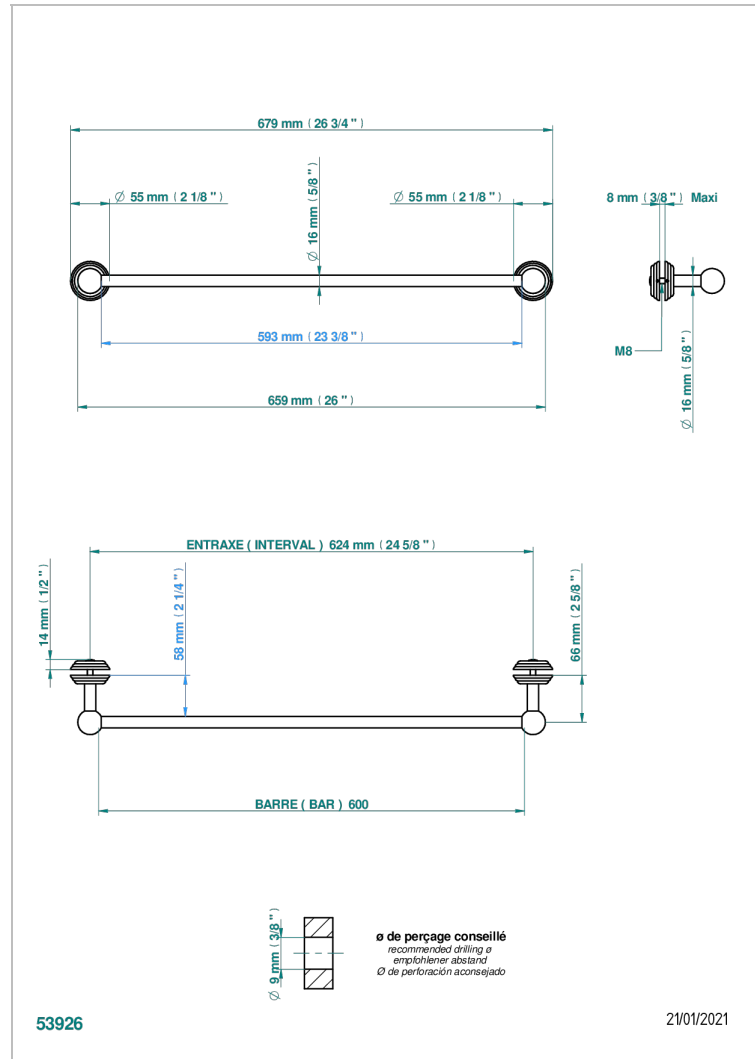

Towel rail with one rail 27.5' (can be cut) to install on a glass door with 2 escutcheons on the other side

CHARACTERISTIC

- Flore
- Towel rail with one rail 27.5' (can be cut) to install on a glass door with 2 escutcheons on the other side