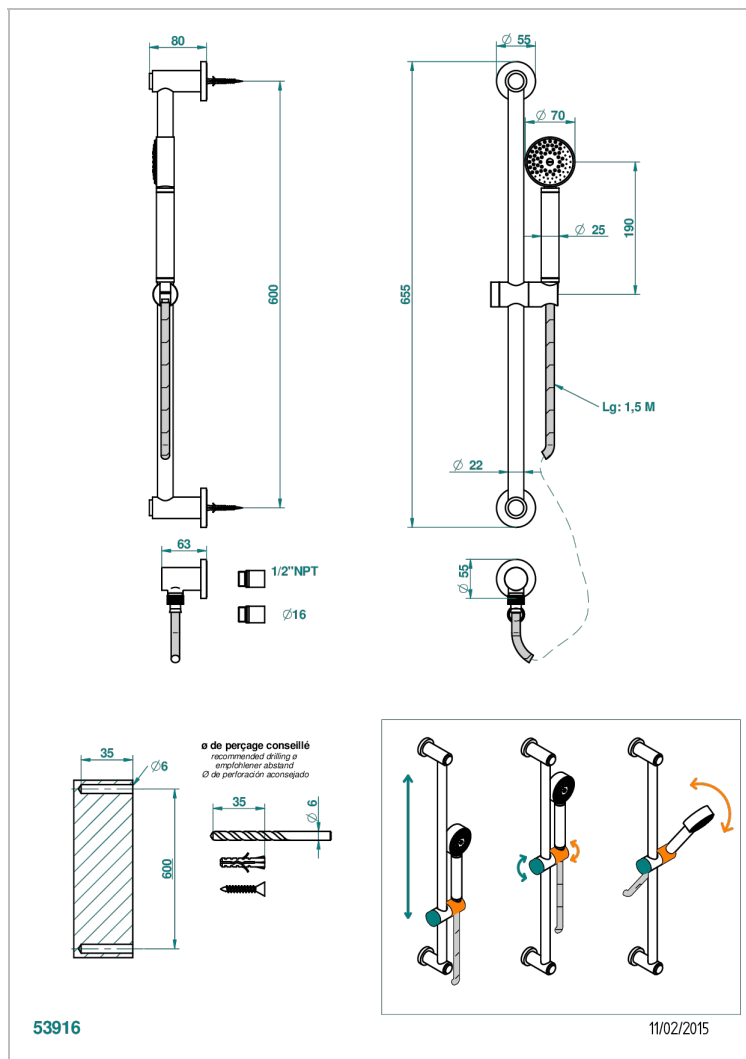

POMME GOLD LUSTER CRYSTAL

A46-58/US

Slide bar with handshower and elbow

CHARACTERISTIC

- Pomme Gold luster crystal
- Slide bar with handshower and elbow

TECHNICAL SPECS

- Recommandé : 3 bars (max. 5 bars) - Advised : 43,5 psi (max. 72 psi)
- 9,5 l/min à 3 bars (2.5 gpm at 43.5 psi)