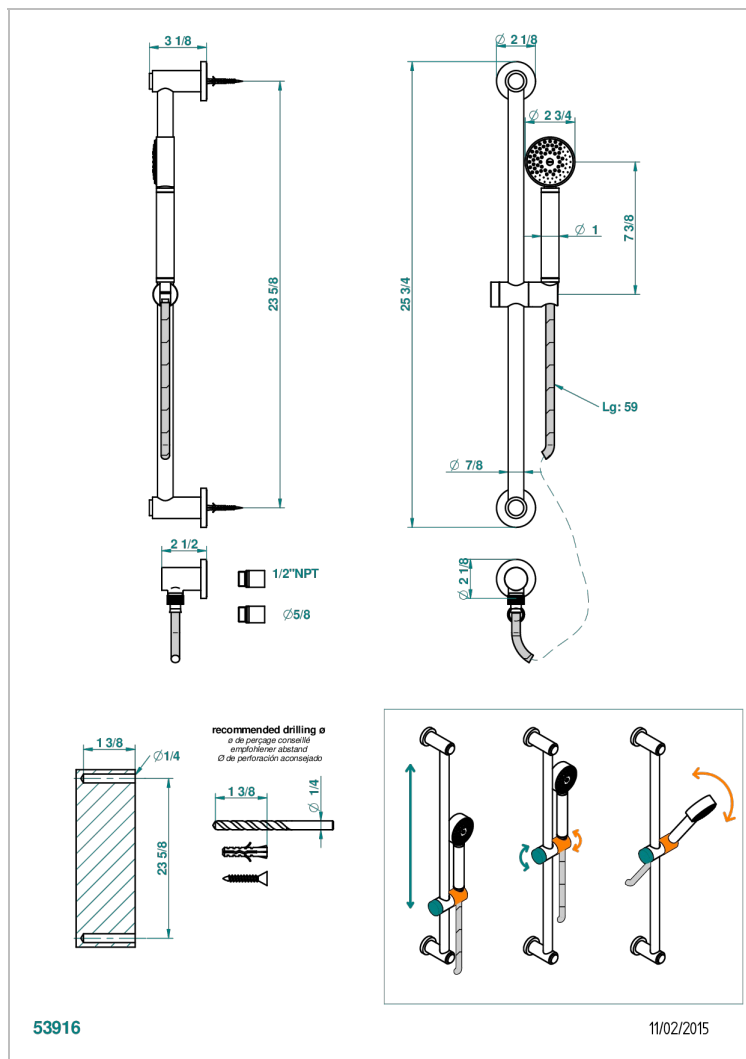

POMME GOLD LUSTER CRYSTAL

A46-58/US

Slide bar with handshower and elbow

CHARACTERISTIC

- Pomme Gold luster crystal
- Slide bar with handshower and elbow

TECHNICAL SPECS

- Recommandé : 3 bars (max. 5 bars) - Advised : 43,5 psi (max. 72 psi)
- 9,5 l/min à 3 bars (2.5 gpm at 43.5 psi)