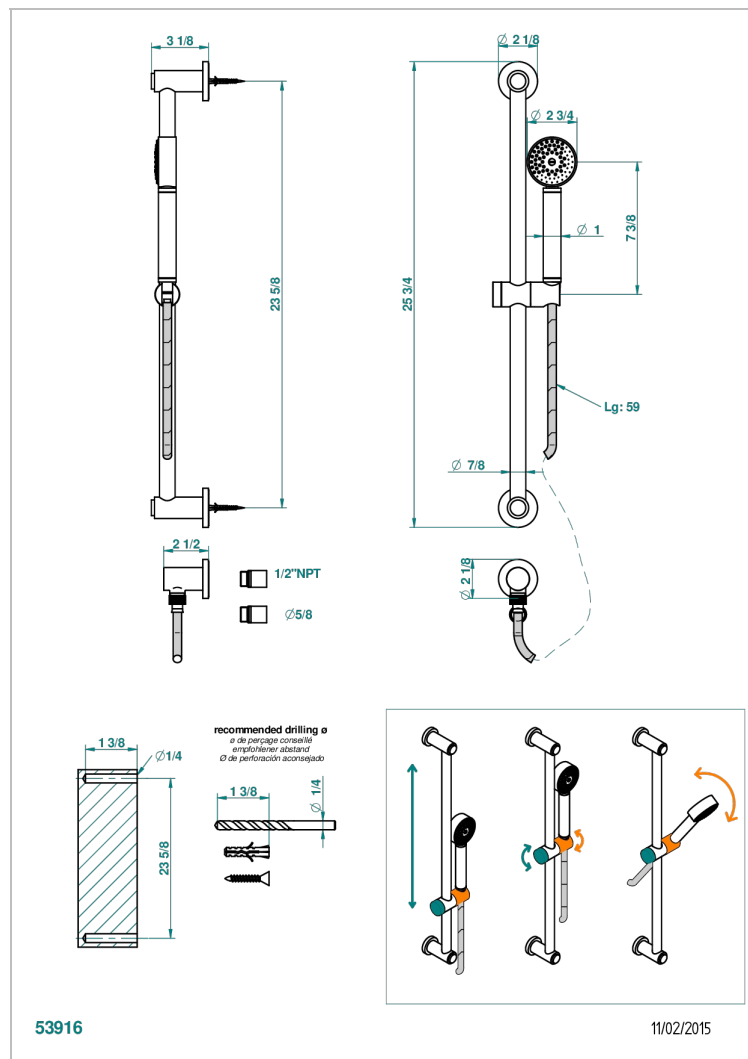

POMME CLEAR SATINY CRYSTAL

A42-58/US

Slide bar with handshower and elbow

CHARACTERISTIC

- Pomme Clear satiny crystal
- Slide bar with handshower and elbow

TECHNICAL SPECS

- Recommandé : 3 bars (max. 5 bars) - Advised : 43,5 psi (max. 72 psi)
- 9,5 l/min à 3 bars (2.5 gpm at 43.5 psi)