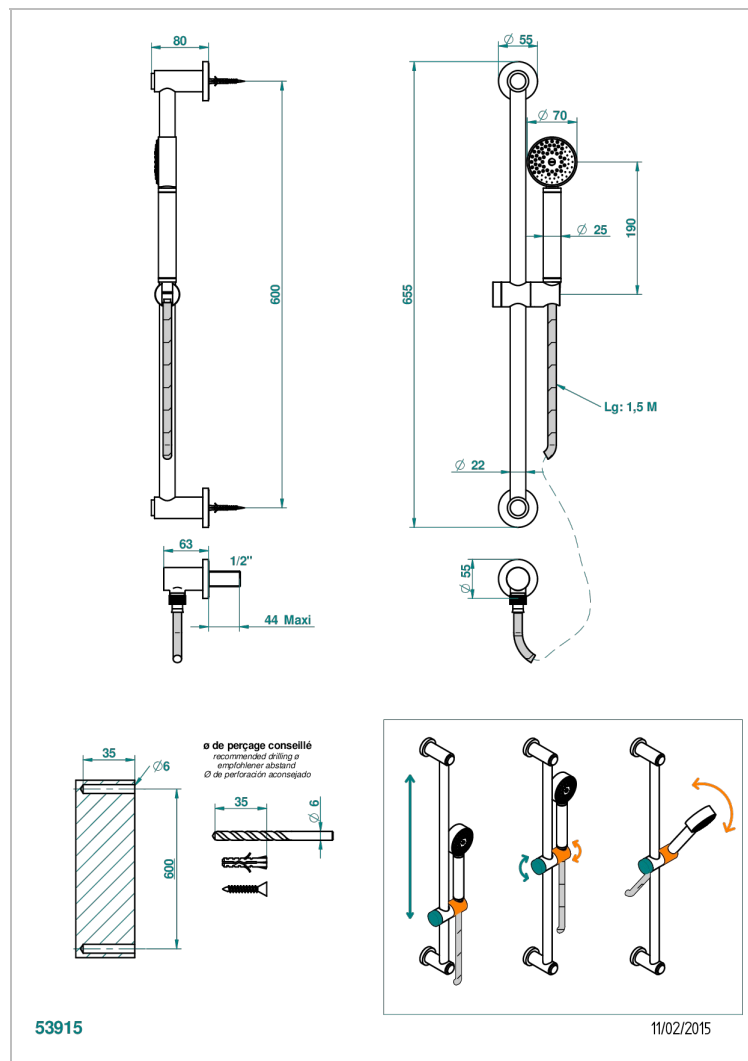

# POMME GOLD LUSTER CRYSTAL

A46-58

Wall mounted stylised handshower, sidebar, hose, hook and elbow

## CHARACTERISTIC

- Pomme Gold luster crystal
- Wall mounted stylised handshower, sidebar, hose, hook and elbow