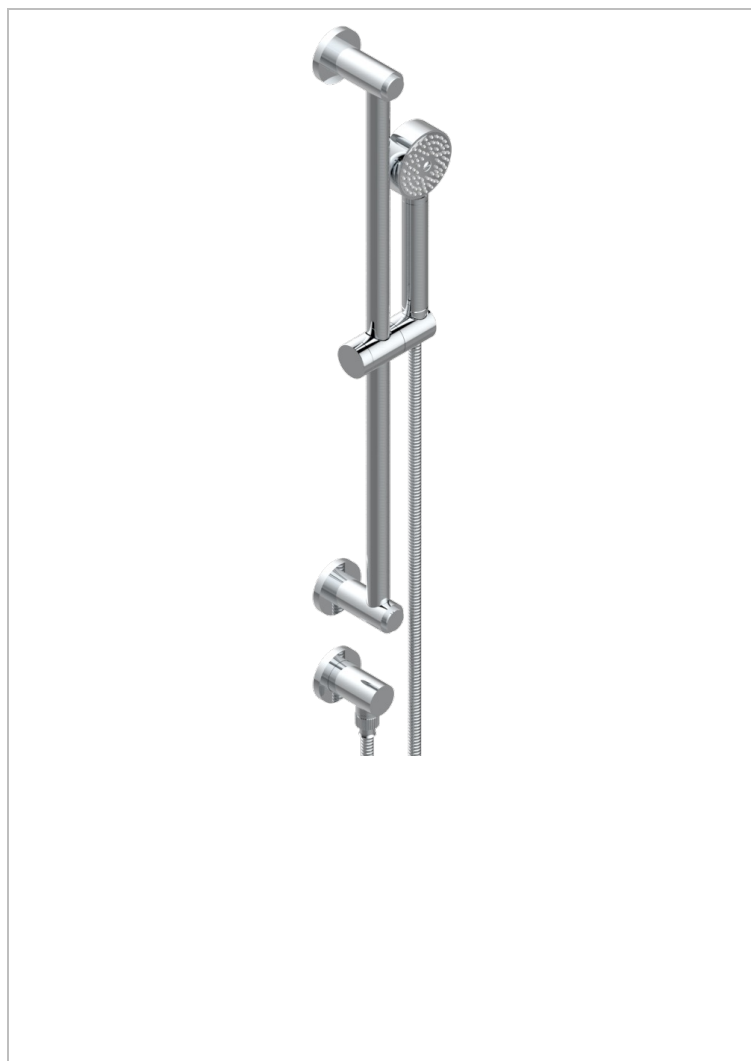

# POMME GOLD LUSTER CRYSTAL

A46-58

Wall mounted stylised handshower, sidebar, hose, hook and elbow

## CHARACTERISTIC

- Pomme Gold luster crystal
- Wall mounted stylised handshower, sidebar, hose, hook and elbow

## AVAILABLE FINITIONS

Antique nickel - H28  
Black ceram - D30  
Blush PVD - H62  
Brass color PVD - H49  
Brown bronze color PVD - F33  
Gold color PVD - H52

Graphite PVD - H64  
Lacquered light bronze - D01  
Matt Umber PVD - H67  
Matt blush PVD - H60  
Matt brass color PVD - H50  
Matt brown bronze color PVD - F34