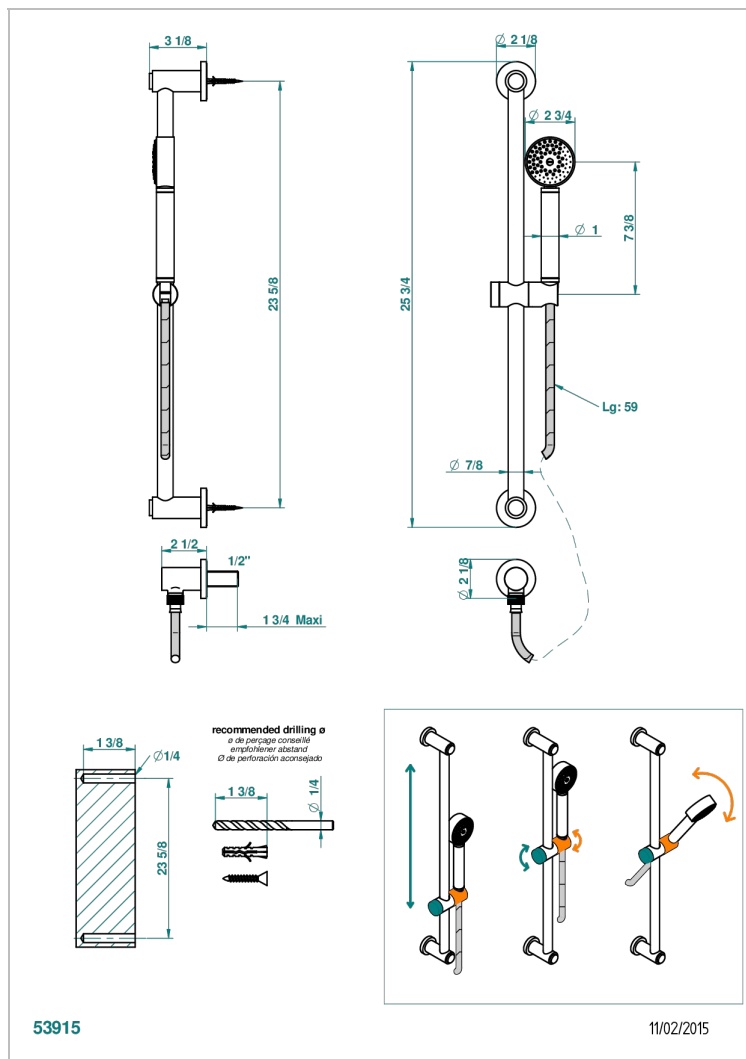

POMME GOLD LUSTER CRYSTAL

A46-58

Wall mounted stylised handshower, sidebar, hose, hook and elbow

CHARACTERISTIC

- Pomme Gold luster crystal
- Wall mounted stylised handshower, sidebar, hose, hook and elbow

TECHNICAL SPECS

- Recommandé : 3 bars (max. 5 bars) - Advised : 43,5 psi (max. 72 psi)
- 9,5 l/min à 3 bars (2.5 gpm at 43.5 psi)

AVAILABLE FINITIONS

Antique nickel - H28
 Black ceram - D30
 Blush PVD - H62
 Brass color PVD - H49
 Brown bronze color PVD - F33
 Gold color PVD - H52

Nickel color PVD - H55
 Polished chrome (color finish) - A02
 Polished chrome / Polished gold (color finish) - G02
 Polished gold (color finish) - F01
 Polished nickel - B01
 Soft gold - F30

Soft matt gold - F31
 Umber PVD - H66
 Varnished matt antique red copper (color finish) - H07