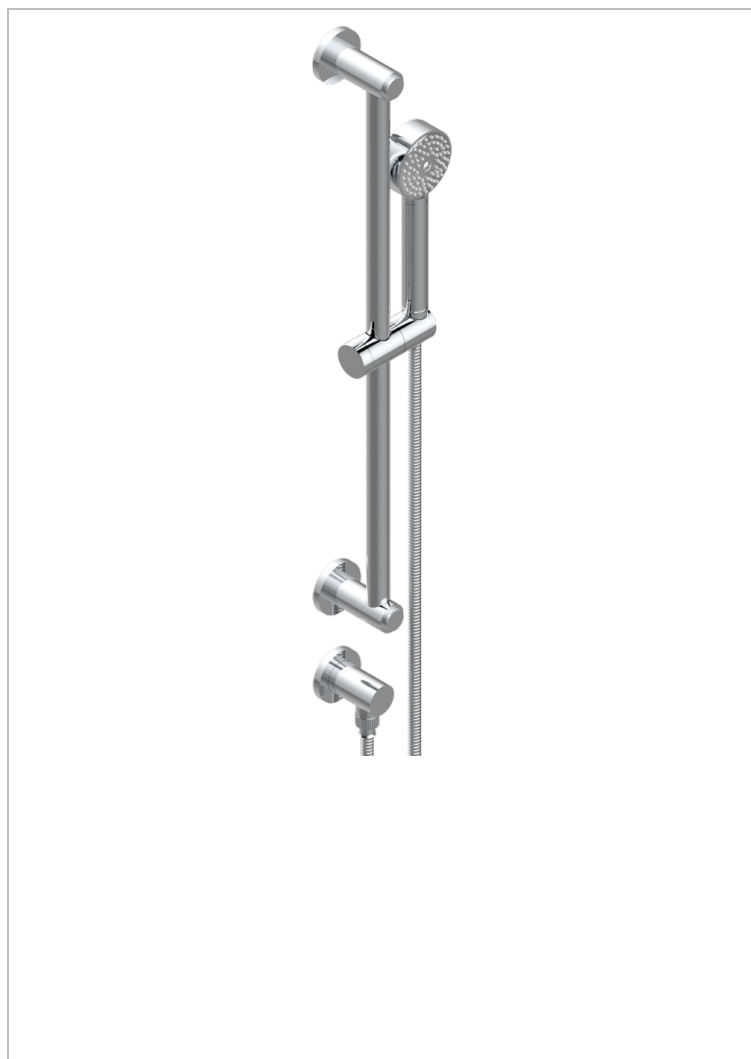

POMME GOLD LUSTER CRYSTAL

A46-58

Wall mounted stylised handshower, sidebar, hose, hook and elbow

CHARACTERISTIC

- Pomme Gold luster crystal
- Wall mounted stylised handshower, sidebar, hose, hook and elbow

TECHNICAL SPECS

- Recommandé : 3 bars (max. 5 bars) - Advised : 43,5 psi (max. 72 psi)
- 9,5 l/min à 3 bars (2.5 gpm at 43.5 psi)

AVAILABLE FINITIONS

Antique nickel - H28
 Black ceram - D30
 Blush PVD - H62
 Brass color PVD - H49
 Brown bronze color PVD - F33
 Gold color PVD - H52

Graphite PVD - H64
 Lacquered light bronze - D01
 Matt Umber PVD - H67
 Matt blush PVD - H60
 Matt brass color PVD - H50
 Matt brown bronze color PVD - F34

Matt chrome - C02
 Matt gold - F07
 Matt gold color PVD - H53
 Matt graphite PVD - H65
 Matt nickel (color finish) - C01
 Matt nickel color PVD - H56

Nickel color PVD - H55
 Polished chrome (color finish) - A02
 Polished chrome / Polished gold (color finish) - G02
 Polished gold (color finish) - F01
 Polished nickel - B01
 Soft gold - F30

Soft matt gold - F31
 Umber PVD - H66
 Varnished matt antique red copper (color finish) - H07