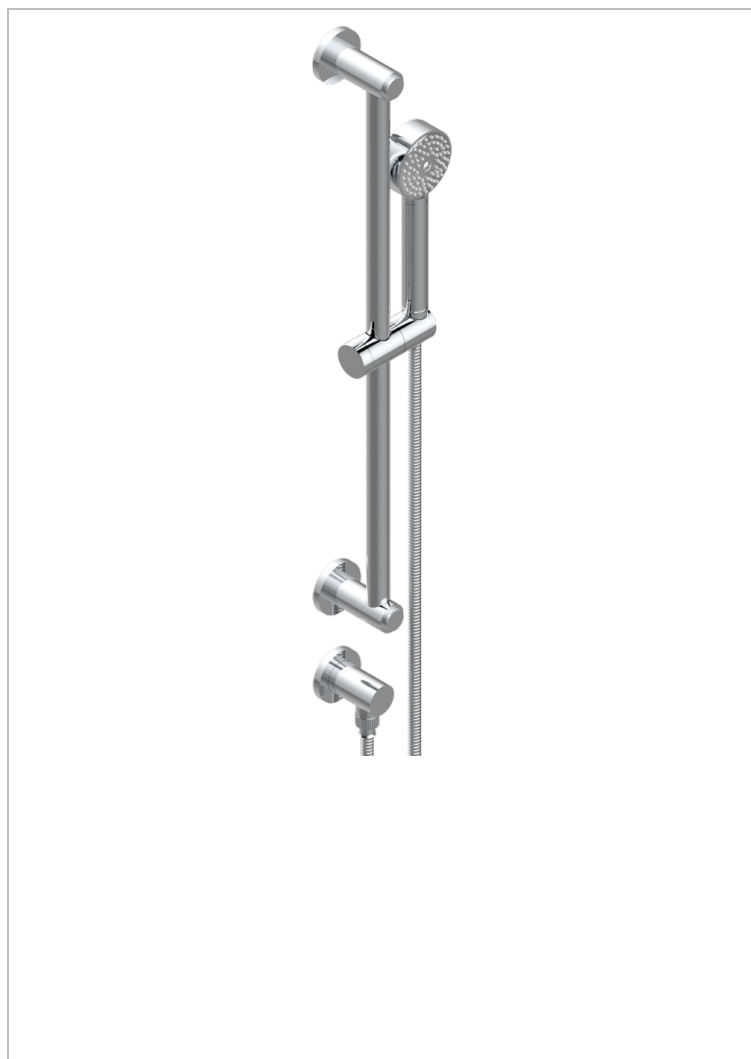

# POMME CLEAR SATIN CRYSTAL

A42-58

Wall mounted stylised handshower, sidebar, hose, hook and elbow

## CHARACTERISTIC

- Pomme Clear satin crystal
- Wall mounted stylised handshower, sidebar, hose, hook and elbow

## AVAILABLE FINITIONS

Antique nickel - H28  
 Black ceram - D30  
 Blush PVD - H62  
 Brass color PVD - H49  
 Brown bronze color PVD - F33  
 Gold color PVD - H52

Graphite PVD - H64  
 Lacquered light bronze - D01  
 Matt Umber PVD - H67  
 Matt blush PVD - H60  
 Matt brass color PVD - H50  
 Matt brown bronze color PVD - F34