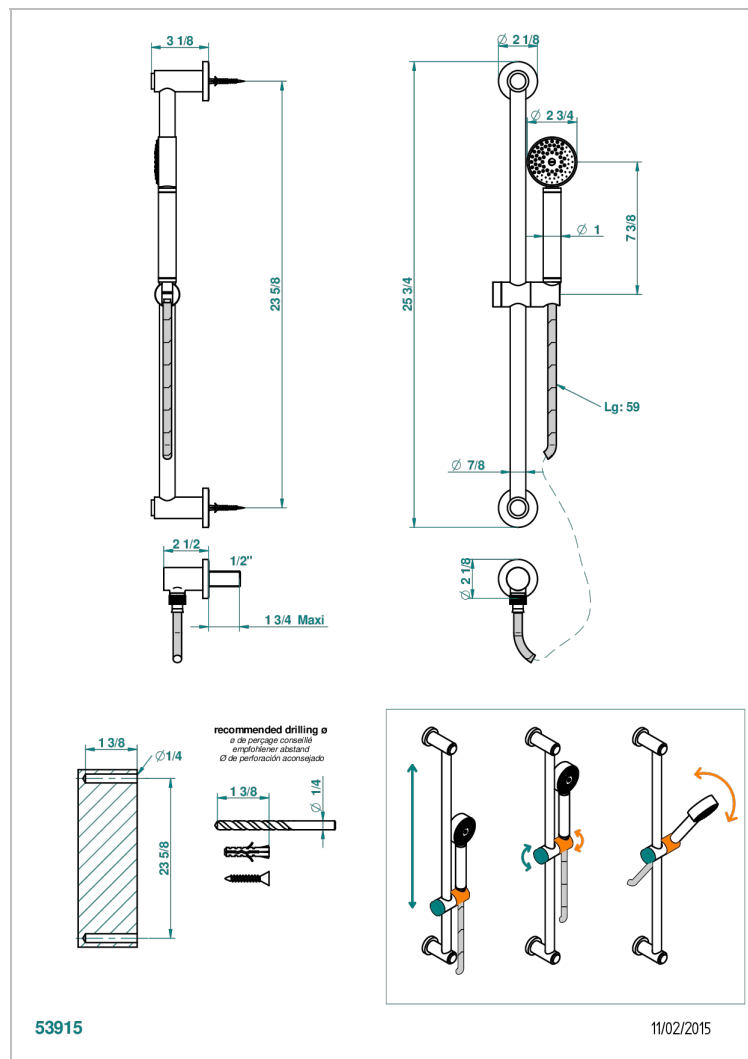

# POMME CLEAR SATIN CRYSTAL

A42-58

Wall mounted stylised handshower, sidebar, hose, hook and elbow

## CHARACTERISTIC

- Pomme Clear satin crystal
- Wall mounted stylised handshower, sidebar, hose, hook and elbow