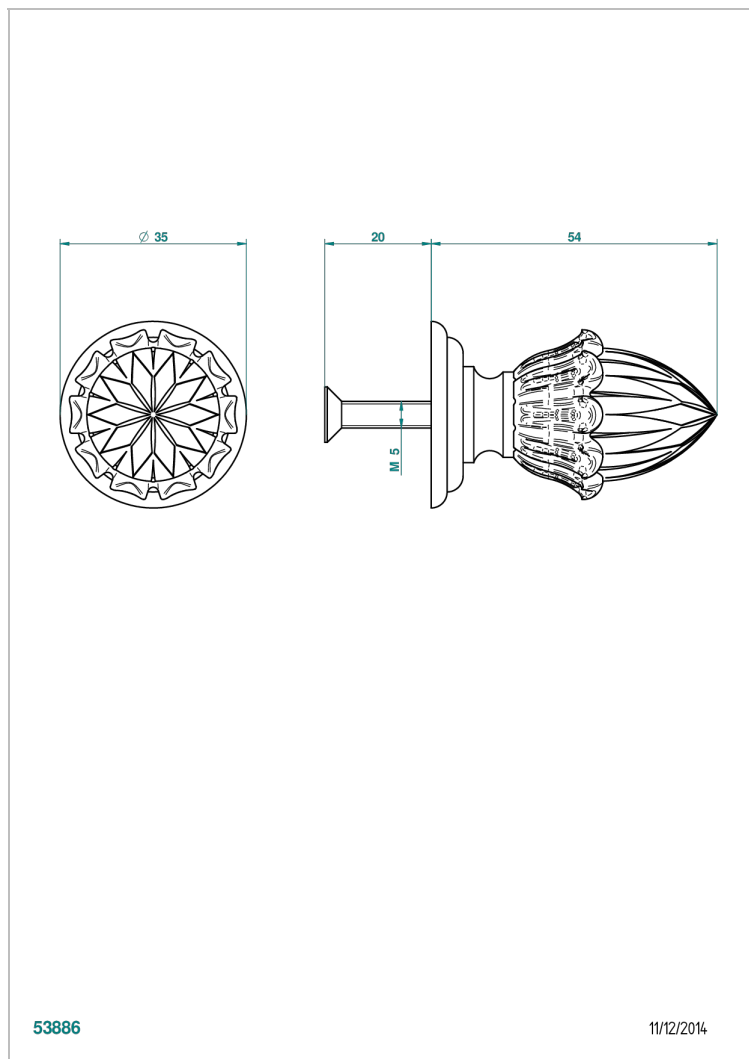

MALMAISON METAL

U93-26BP

Medium size knob

THG[®]
PARIS

CHARACTERISTIC

- Malmaison Metal
- Medium size knob

AVAILABLE FINITIONS

Black ceram - D30
Chrome polished - A02
Chrome polished / gold polished - G02
Copper antique matt, coated - H07
Gold mat - F07
Gold polished - F01

Light coated bronze - D01
Matt chrome (American satin) - C02
Matt nickel (American satin) - C01
Nickel antique / Sovereign - H28
Nickel polished - B01
Soft gold - F30

Soft matt gold - F31