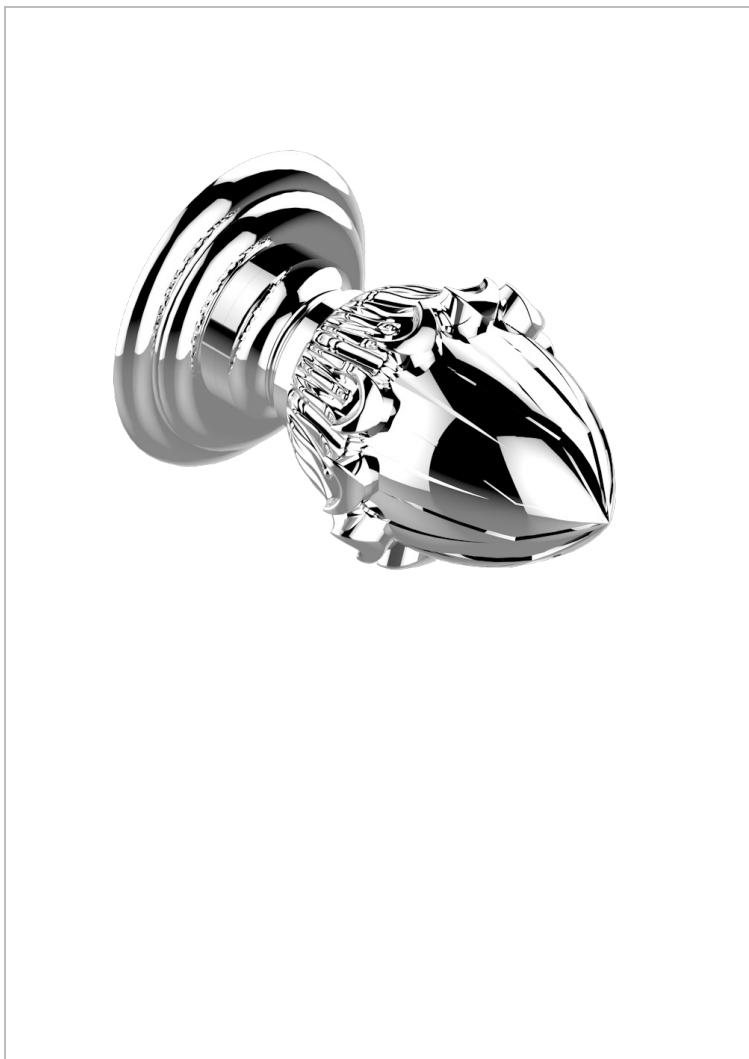

MALMAISON METAL

U93-26BP

Medium size knob

THG[®]
PARIS

CHARACTERISTIC

- Malmaison Metal
- Medium size knob

AVAILABLE FINITIONS

Black ceram - D30
Chrome polished - A02
Chrome polished / gold polished - G02
Copper antique matt, coated - H07
Gold mat - F07
Gold polished - F01

Light coated bronze - D01
Matt chrome (American satin) - C02
Matt nickel (American satin) - C01
Nickel antique / Sovereign - H28
Nickel polished - B01
Soft gold - F30

Soft matt gold - F31