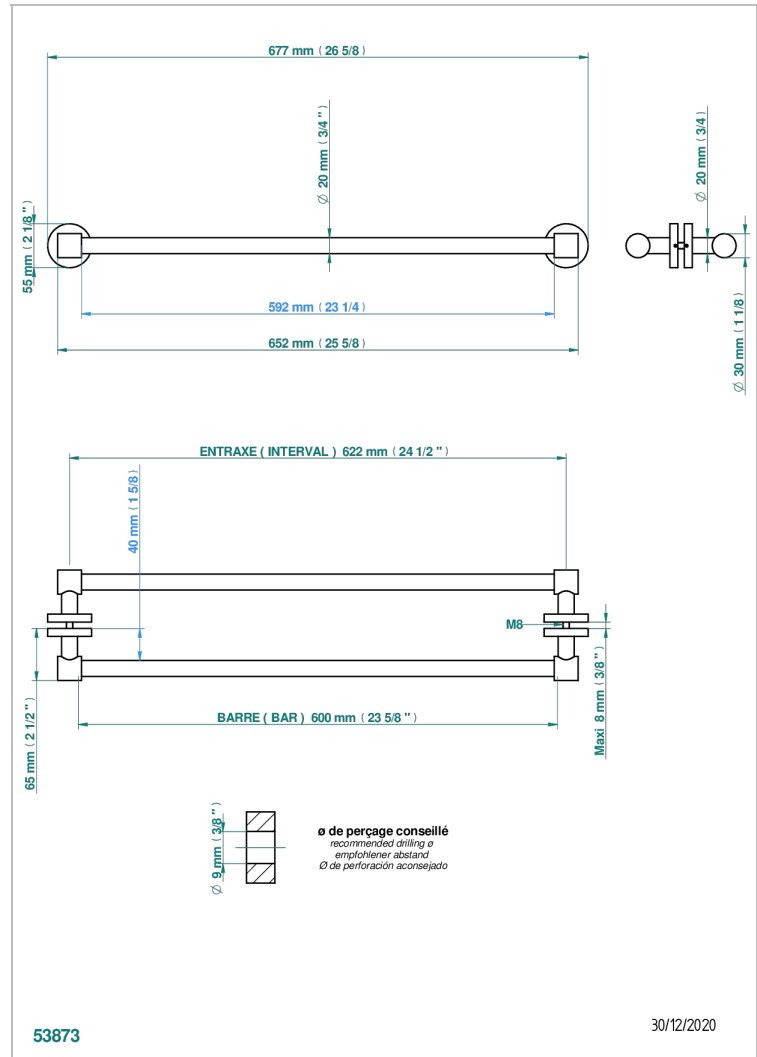

NEW PARADISE

U5P-514VD

Double towel rail, to be installed back to back on glass door

THG
PARIS

CARACTERÍSTICAS

- New Paradise
- Double towel rail, to be installed back to back on glass door

ACABADOS DISPONIBLES