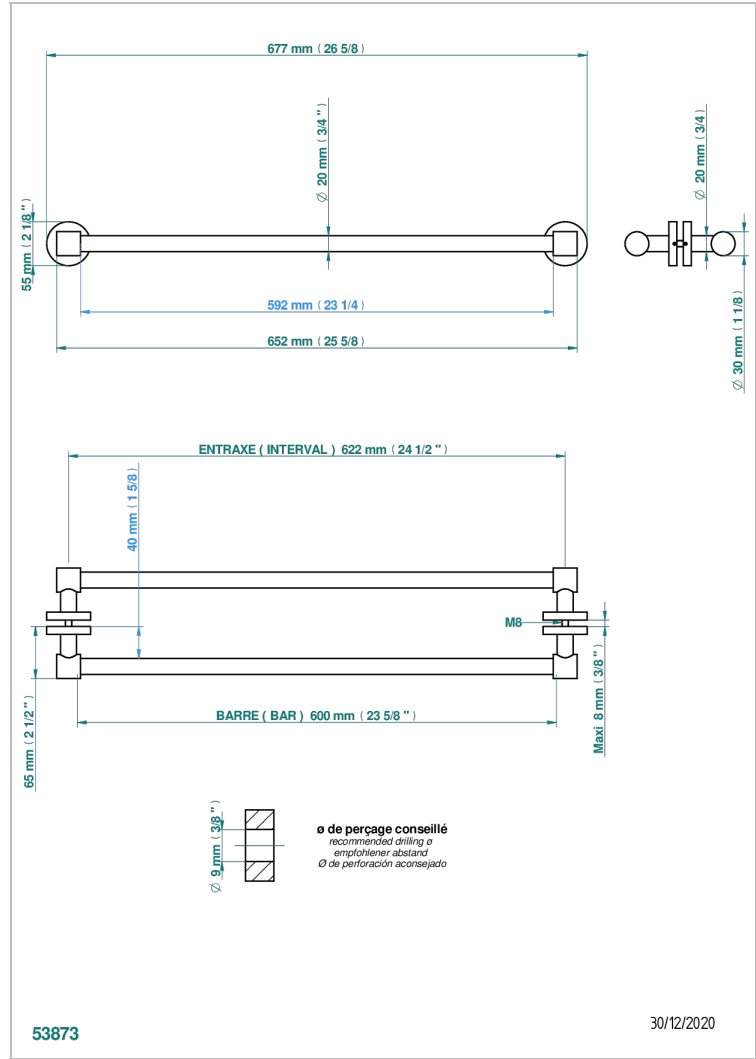

# NEW PARADISE

U5P-514VD

Double towel rail, to be installed back to back on glass door

THG  
PARIS

## CHARACTERISTIC

- New Paradise
- Double towel rail, to be installed back to back on glass door