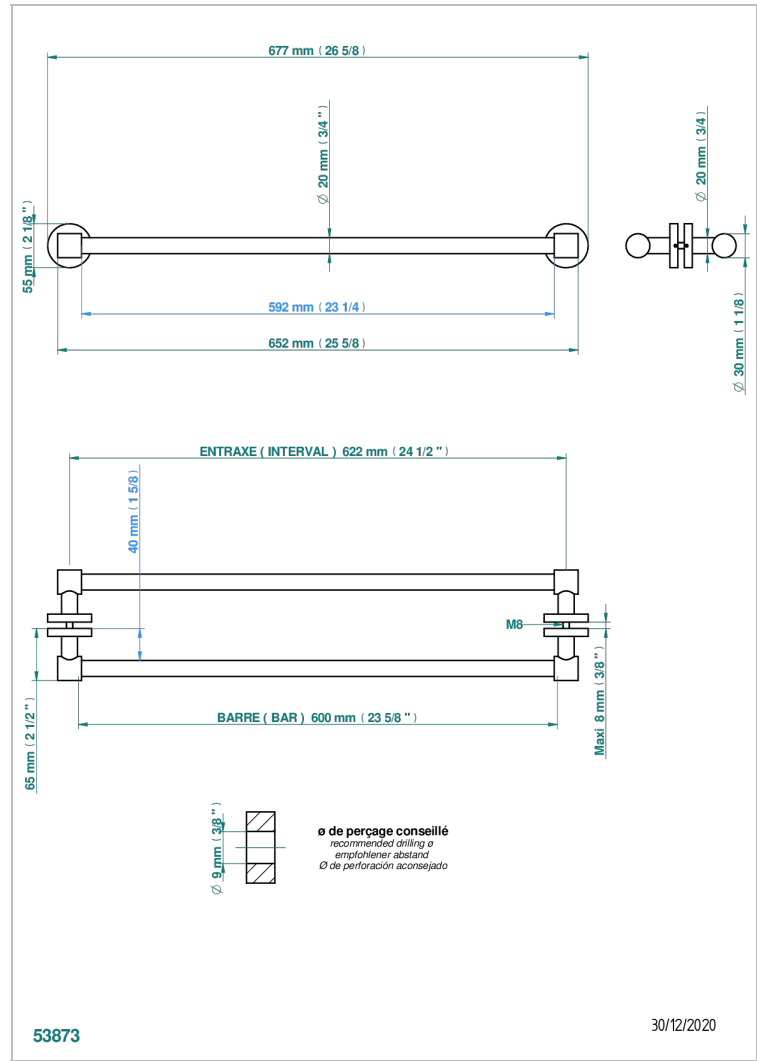

# NEW ISLAND

U5N-514VD

Double towel rail, to be installed back to back on glass door

THG  
PARIS

## CARACTERÍSTICAS

- New Island
- Double towel rail, to be installed back to back on glass door