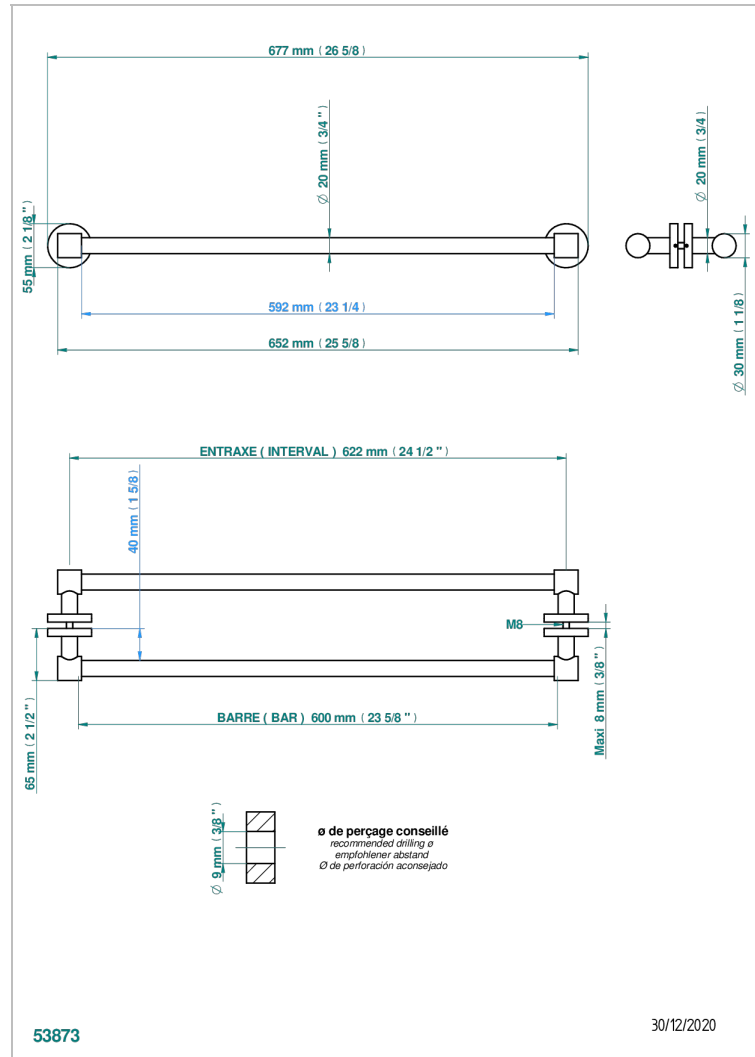

# NEW ISLAND

U5N-514VD

Double towel rail, to be installed back to back on glass door

THG  
PARIS

## CHARACTERISTIC

- New Island
- Double towel rail, to be installed back to back on glass door