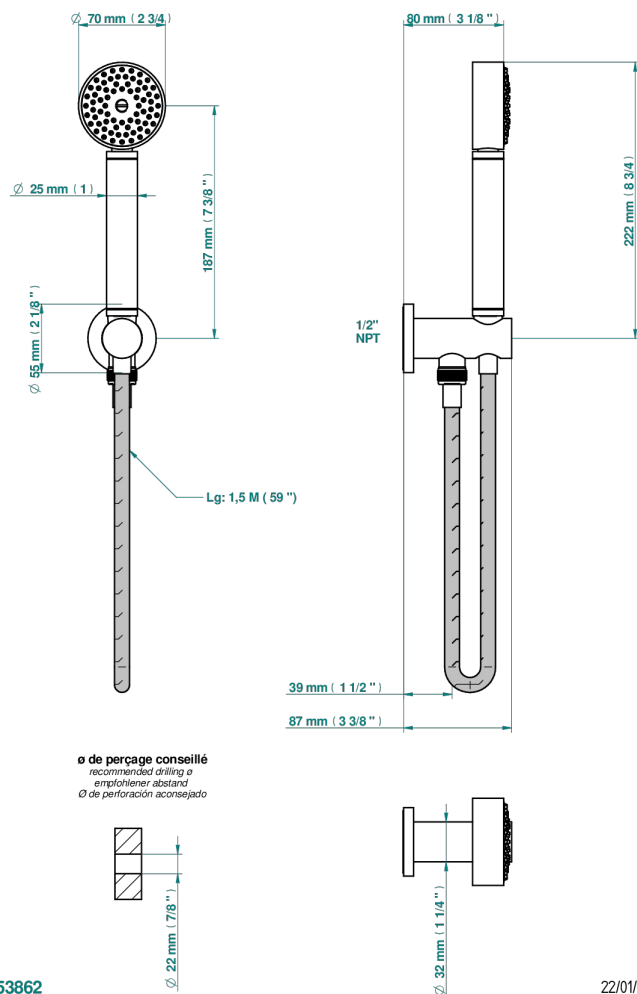

POMME GOLD LUSTER CRYSTAL

A46-54/US

Wall mounted handshower with integrated fixed hook

53862

22/01/2020

CHARACTERISTIC

- Pomme Gold luster crystal
- Wall mounted handshower with integrated fixed hook

TECHNICAL SPECS

- Recommandé : 3 bars (max. 5 bars) - Advised : 43,5 psi (max. 72 psi)
- 9,5 l/min à 3 bars (2.5 gpm at 43.5 psi)

AVAILABLE FINITIONS

Black ceram - D30

Blush PVD - H62

Brass color PVD - H49

Brown bronze color PVD - F33

Chrome polished - A02

Chrome polished / gold polished - G02

Copper antique matt, coated - H07

Gold color PVD - H52

Gold mat - F07

Gold polished - F01

Graphite PVD - H64

Light coated bronze - D01

Matt nickel color PVD - H56

Nickel antique / Sovereign - H28

Nickel color PVD - H55

Nickel polished - B01

Soft gold - F30

Soft matt gold - F31

Umber PVD - H66