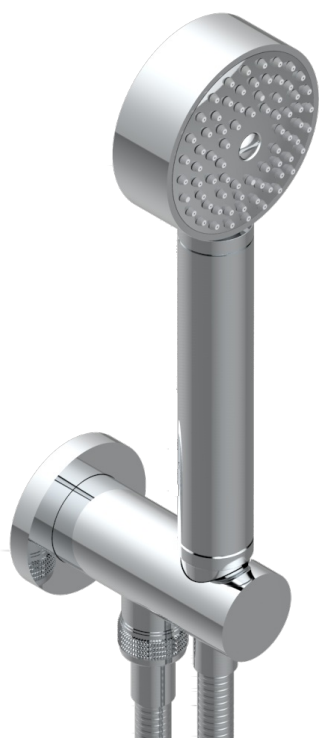

POMME GOLD LUSTER CRYSTAL

A46-54/US

Wall mounted handshower with integrated fixed hook

53862

22/01/2020

CHARACTERISTIC

- Pomme Gold luster crystal
- Wall mounted handshower with integrated fixed hook

TECHNICAL SPECS

- Recommandé : 3 bars (max. 5 bars) - Advised : 43,5 psi (max. 72 psi)
- 9,5 l/min à 3 bars (2.5 gpm at 43.5 psi)

AVAILABLE FINITIONS

Black ceram - D30

Blush PVD - H62

Brass color PVD - H49

Brown bronze color PVD - F33

Chrome polished - A02

Chrome polished / gold polished - G02

Copper antique matt, coated - H07

Gold color PVD - H52

Gold mat - F07

Gold polished - F01

Graphite PVD - H64

Light coated bronze - D01

Matt nickel color PVD - H56

Nickel antique / Sovereign - H28

Nickel color PVD - H55

Nickel polished - B01

Soft gold - F30

Soft matt gold - F31

Umber PVD - H66