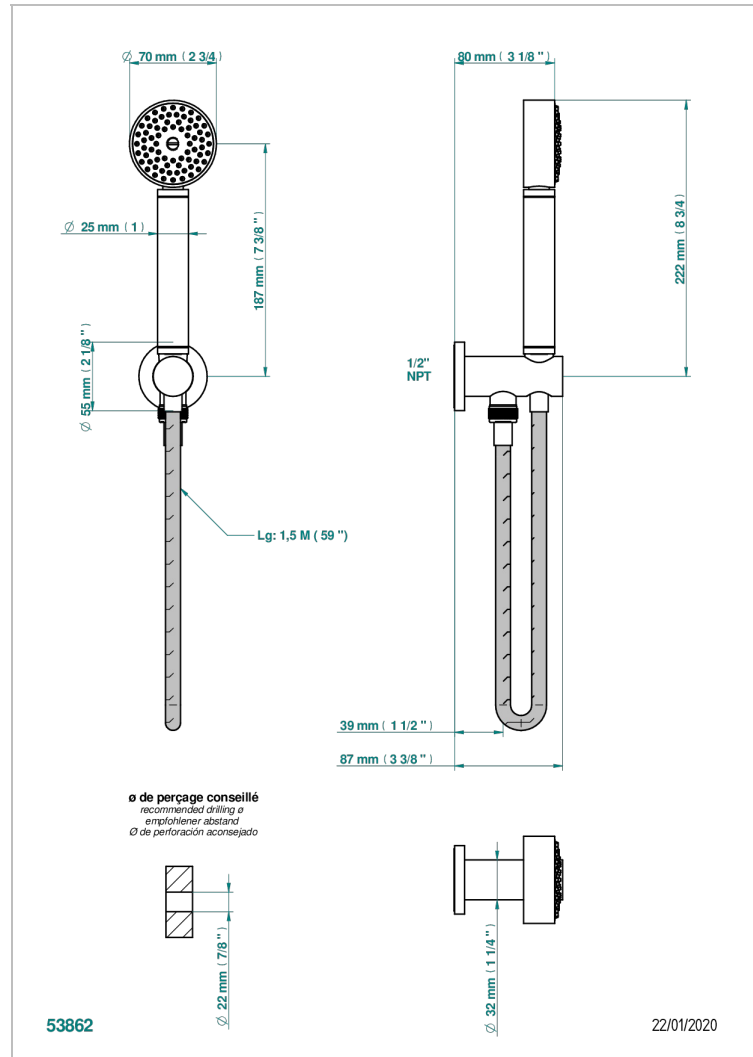

# POMME CLEAR SATINY CRYSTAL

A42-54/US

Wall mounted handshower with integrated fixed hook

THG<sup>®</sup>  
PARIS

## CHARACTERISTIC

- Pomme Clear satiny crystal
- Wall mounted handshower with integrated fixed hook

## TECHNICAL SPECS

- Recommandé : 3 bars (max. 5 bars) - Advised : 43,5 psi (max. 72 psi)
- 9,5 l/min à 3 bars (2.5 gpm at 43.5 psi)