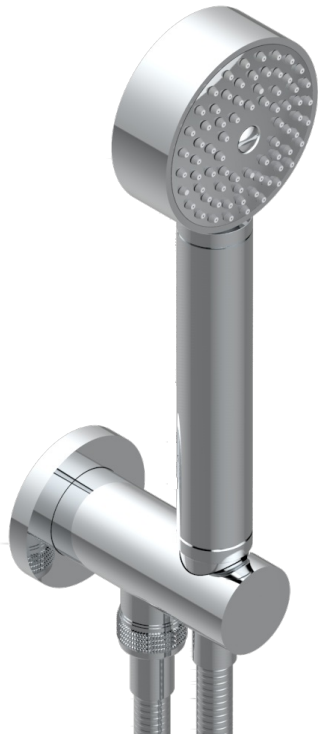

# POMME CLEAR SATINY CRYSTAL

A42-54/US

Wall mounted handshower with integrated fixed hook

THG<sup>®</sup>  
PARIS

## CHARACTERISTIC

- Pomme Clear satiny crystal
- Wall mounted handshower with integrated fixed hook

## AVAILABLE FINITIONS

Black ceram - D30  
Blush PVD - H62  
Brass color PVD - H49  
Brown bronze color PVD - F33  
Chrome polished - A02  
Chrome polished / gold polished - G02

Copper antique matt, coated - H07  
Gold color PVD - H52  
Gold mat - F07  
Gold polished - F01  
Graphite PVD - H64  
Light coated bronze - D01