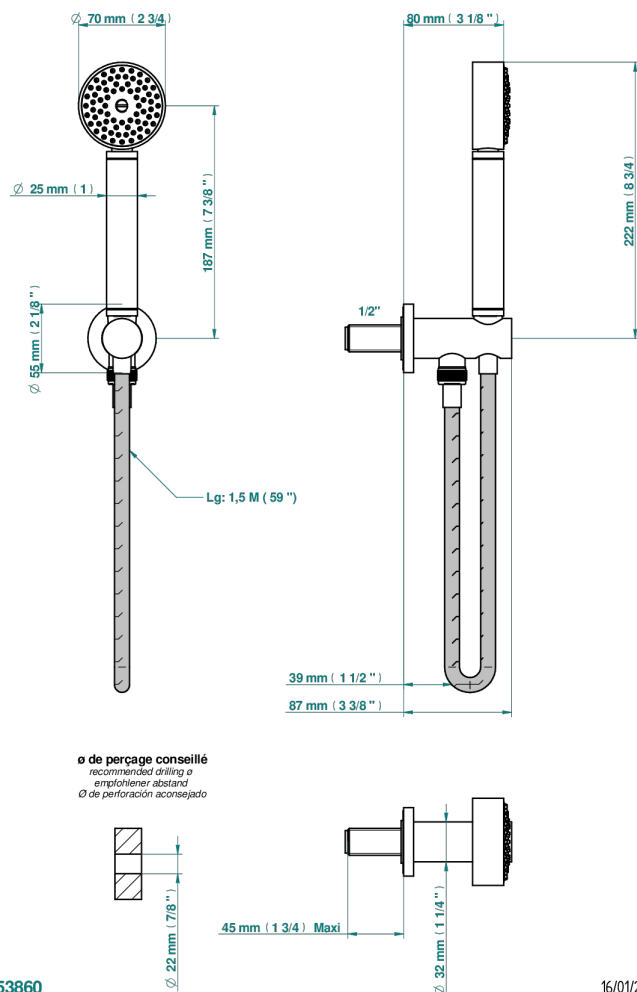

POMME CLEAR SATIN CRYSTAL

A42-54

Wall mounted stylised handshower, hose and elbow with rest

CHARACTERISTIC

- Pomme Clear satin crystal
- Wall mounted stylised handshower, hose and elbow with rest

TECHNICAL SPECS

- Recommandé : 3 bars (max. 5 bars) - Advised : 43,5 psi (max. 72 psi)
- 9,5 l/min à 3 bars (2.5 gpm at 43.5 psi)

AVAILABLE FINITIONS

Antique nickel - H28
Black ceram - D30
Blush PVD - H62
Brass color PVD - H49
Brown bronze color PVD - F33
Gold color PVD - H52

Graphite PVD - H64
Lacquered light bronze - D01
Matt Umber PVD - H67
Matt blush PVD - H60
Matt brass color PVD - H50
Matt brown bronze color PVD - F34

Matt chrome - C02
Matt gold - F07
Matt gold color PVD - H53
Matt graphite PVD - H65
Matt nickel (color finish) - C01
Matt nickel color PVD - H56

Nickel color PVD - H55
Polished chrome (color finish) - A02
Polished chrome / Polished gold (color finish) - G02
Polished gold (color finish) - F01
Polished nickel - B01
Soft gold - F30

Soft matt gold - F31
Umber PVD - H66
Varnished matt antique red copper (color finish) - H07