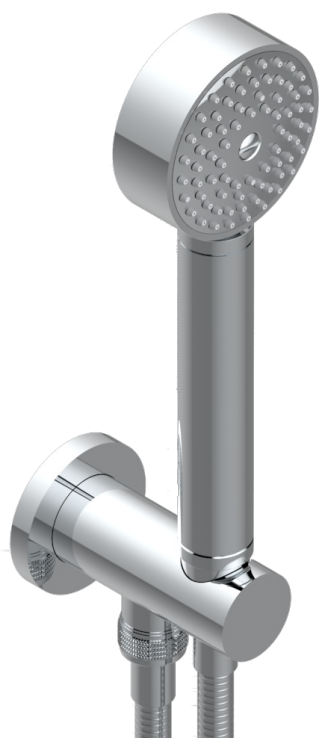

POMME CLEAR SATIN CRYSTAL

A42-54

Wall mounted stylised handshower, hose and elbow with rest

CHARACTERISTIC

- Pomme Clear satin crystal
- Wall mounted stylised handshower, hose and elbow with rest

TECHNICAL SPECS

- Recommandé : 3 bars (max. 5 bars) - Advised : 43,5 psi (max. 72 psi)
- 9,5 l/min à 3 bars (2.5 gpm at 43.5 psi)

AVAILABLE FINITIONS

Antique nickel - H28
Black ceram - D30
Blush PVD - H62
Brass color PVD - H49
Brown bronze color PVD - F33
Gold color PVD - H52

Graphite PVD - H64
Lacquered light bronze - D01
Matt Umber PVD - H67
Matt blush PVD - H60
Matt brass color PVD - H50
Matt brown bronze color PVD - F34

Matt chrome - C02
Matt gold - F07
Matt gold color PVD - H53
Matt graphite PVD - H65
Matt nickel (color finish) - C01
Matt nickel color PVD - H56

Nickel color PVD - H55
Polished chrome (color finish) - A02
Polished chrome / Polished gold (color finish) - G02
Polished gold (color finish) - F01
Polished nickel - B01
Soft gold - F30

Soft matt gold - F31
Umber PVD - H66
Varnished matt antique red copper (color finish) - H07