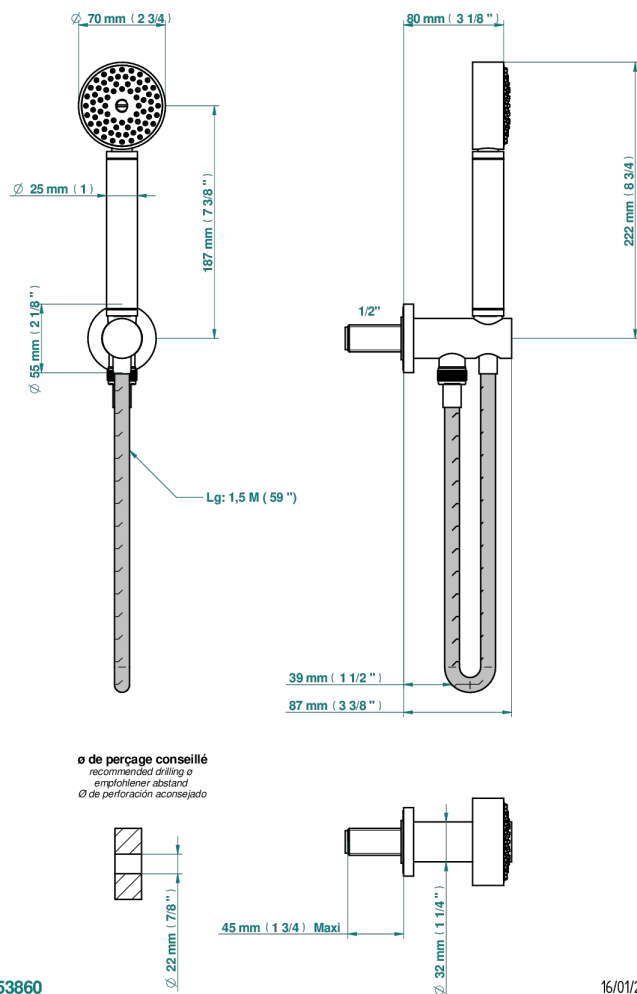

POMME CLEAR SATIN CRYSTAL

A42-54

Wall mounted stylised handshower, hose and elbow with rest

53860

16/01/2020

CHARACTERISTIC

- Pomme Clear satin crystal
- Wall mounted stylised handshower, hose and elbow with rest

TECHNICAL SPECS

- Recommandé : 3 bars (max. 5 bars) - Advised : 43,5 psi (max. 72 psi)
- 9,5 l/min à 3 bars (2.5 gpm at 43.5 psi)

AVAILABLE FINITIONS

Antique nickel - H28
Black ceram - D30
Blush PVD - H62
Brass color PVD - H49
Brown bronze color PVD - F33
Gold color PVD - H52

Graphite PVD - H64
Lacquered light bronze - D01
Matt Umber PVD - H67
Matt blush PVD - H60
Matt brass color PVD - H50
Matt brown bronze color PVD - F34

Matt chrome - C02
Matt gold - F07
Matt gold color PVD - H53
Matt graphite PVD - H65
Matt nickel (color finish) - C01
Matt nickel color PVD - H56

Nickel color PVD - H55
Polished chrome (color finish) - A02
Polished chrome / Polished gold (color finish) - G02
Polished gold (color finish) - F01
Polished nickel - B01
Soft gold - F30

Soft matt gold - F31
Umber PVD - H66
Varnished matt antique red copper (color finish) - H07