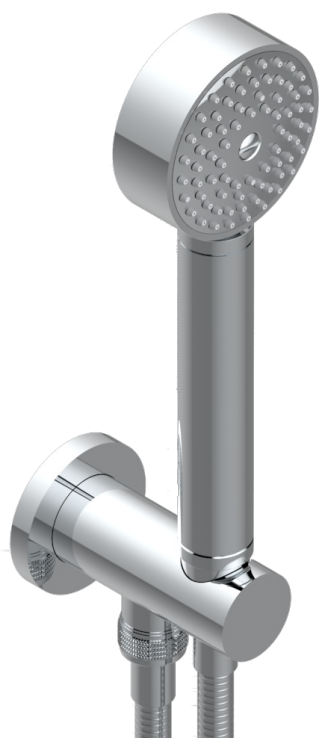

POMME CLEAR SATIN CRYSTAL

A42-54

Wall mounted stylised handshower, hose and elbow with rest

53860

16/01/2020

CHARACTERISTIC

- Pomme Clear satin crystal
- Wall mounted stylised handshower, hose and elbow with rest

TECHNICAL SPECS

- Recommandé : 3 bars (max. 5 bars) - Advised : 43,5 psi (max. 72 psi)
- 9,5 l/min à 3 bars (2.5 gpm at 43.5 psi)

AVAILABLE FINITIONS

Antique nickel - H28
Black ceram - D30
Blush PVD - H62
Brass color PVD - H49
Brown bronze color PVD - F33
Gold color PVD - H52

Graphite PVD - H64
Lacquered light bronze - D01
Matt Umber PVD - H67
Matt blush PVD - H60
Matt brass color PVD - H50
Matt brown bronze color PVD - F34

Matt chrome - C02
Matt gold - F07
Matt gold color PVD - H53
Matt graphite PVD - H65
Matt nickel (color finish) - C01
Matt nickel color PVD - H56

Nickel color PVD - H55
Polished chrome (color finish) - A02
Polished chrome / Polished gold (color finish) - G02
Polished gold (color finish) - F01
Polished nickel - B01
Soft gold - F30

Soft matt gold - F31
Umber PVD - H66
Varnished matt antique red copper (color finish) - H07