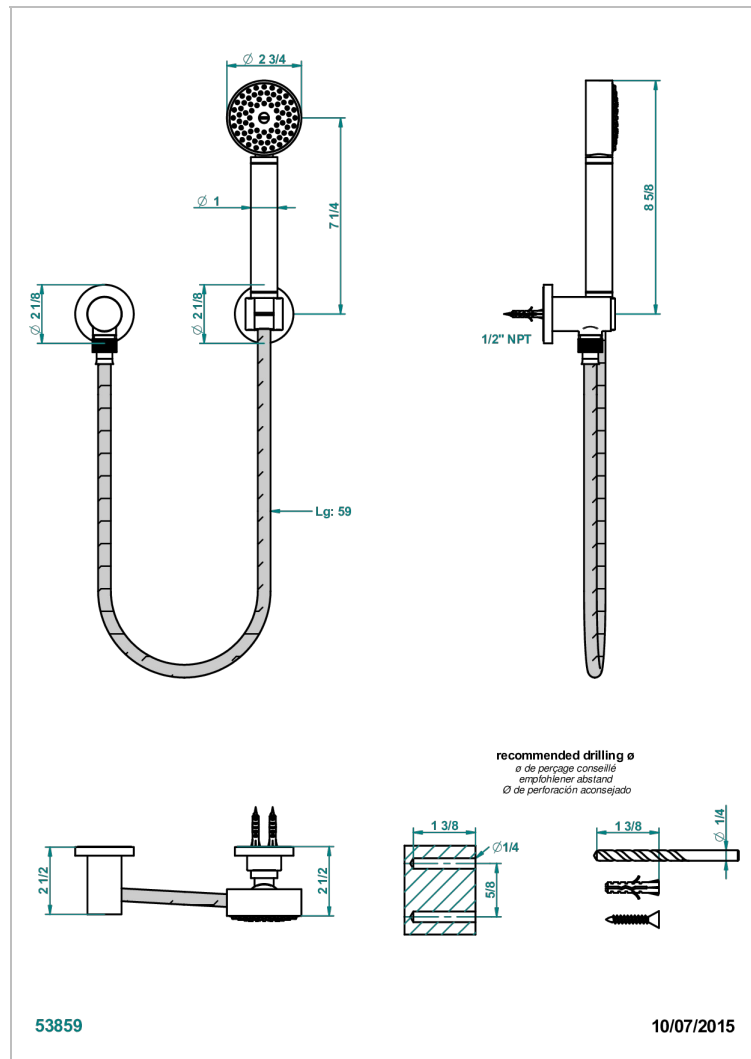

# POMME GOLD LUSTER CRYSTAL

A46-52/US

Wall mounted handshower with separate fixed hook

## CHARACTERISTIC

- Pomme Gold luster crystal
- Wall mounted handshower with separate fixed hook