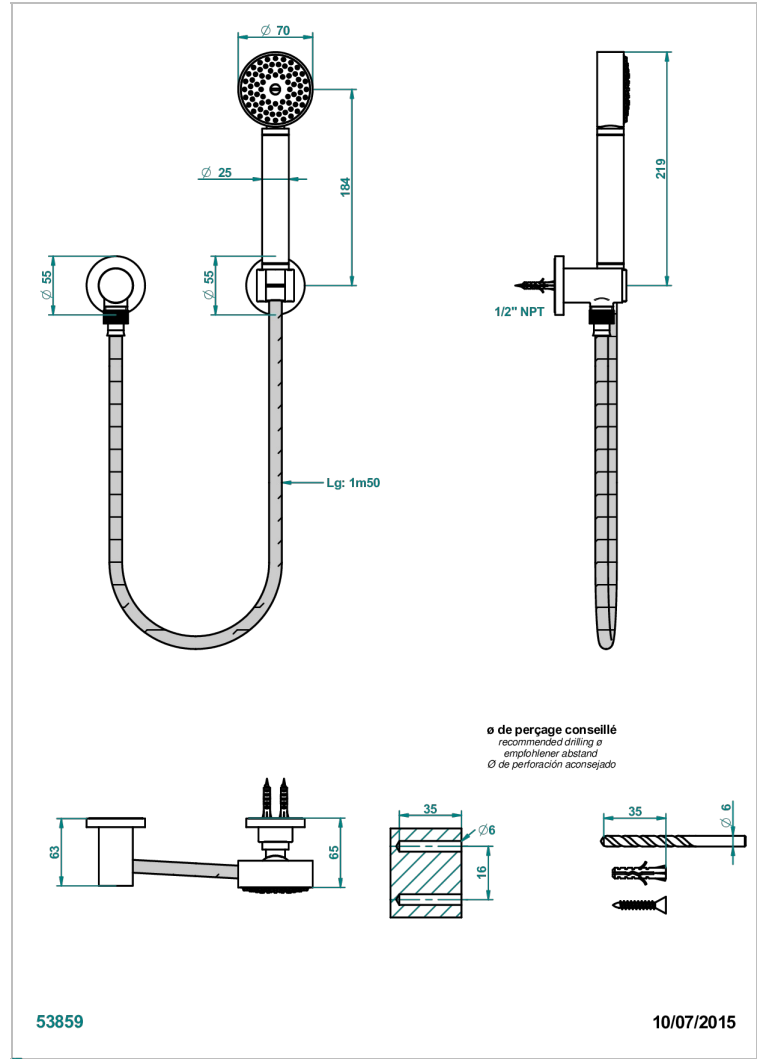

POMME CLEAR SATINY CRYSTAL

A42-52/US

THG[®]
PARIS

Wall mounted handshower with separate fixed hook

CHARACTERISTIC

- Pomme Clear satiny crystal
- Wall mounted handshower with separate fixed hook

TECHNICAL SPECS

- Recommandé : 3 bars (max. 5 bars) - Advised : 43,5 psi (max. 72 psi)
- 9,5 l/min à 3 bars (2.5 gpm at 43.5 psi)

AVAILABLE FINITIONS

Black ceram - D30
Blush PVD - H62
Brass color PVD - H49
Brown bronze color PVD - F33
Chrome polished - A02
Chrome polished / gold polished - G02